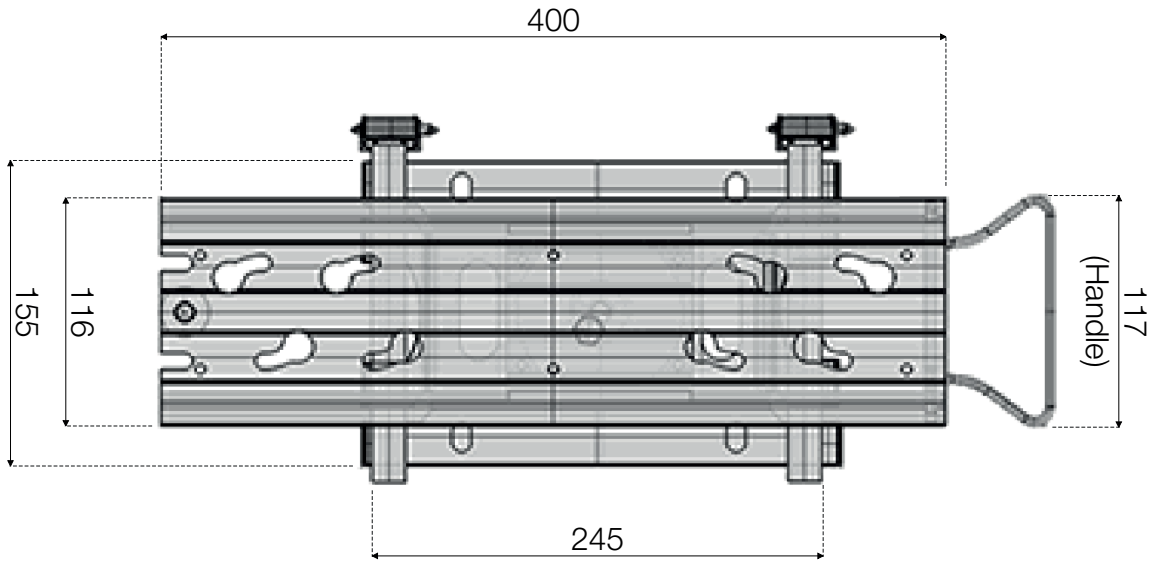

427-CS27

LiftFlex CPU-holder incl. track

Top view

Front view