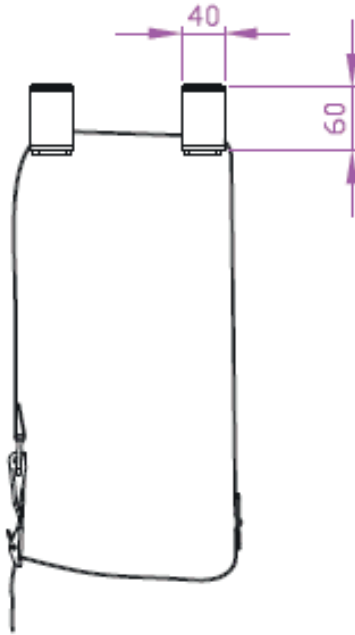

■ 427-CS17

■ 427-CS18

LiftFix CPU-holder, + 60 mm spacer

Front View

Side View

Top View