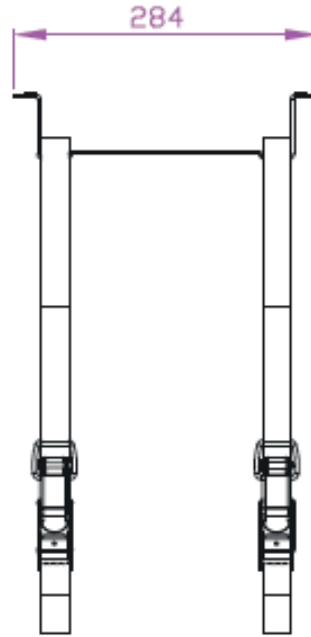

■ 427-CS17

■ 427-CS18

LiftFix CPU-holder, + 60 mm spacer

Front View

Side View

Top View