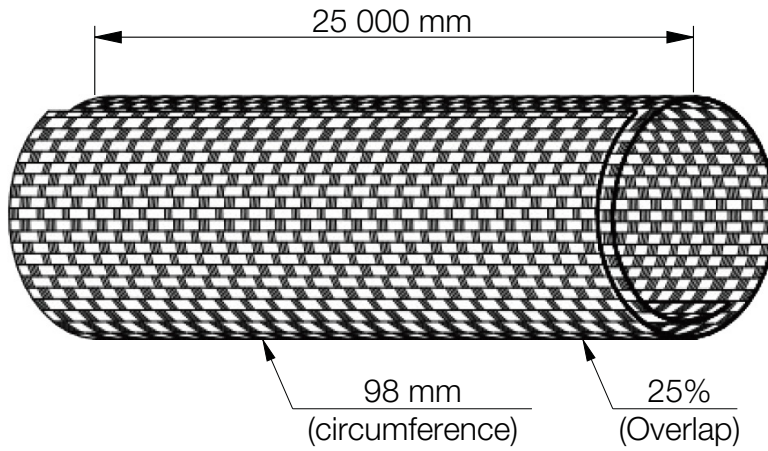

- 429-25SG
- 429-25SW
- 429-25SB

Self-closing Braided Wrap Ø25 mm

Oriented Front View (Closed wrap)

Side View (Closed wrap)