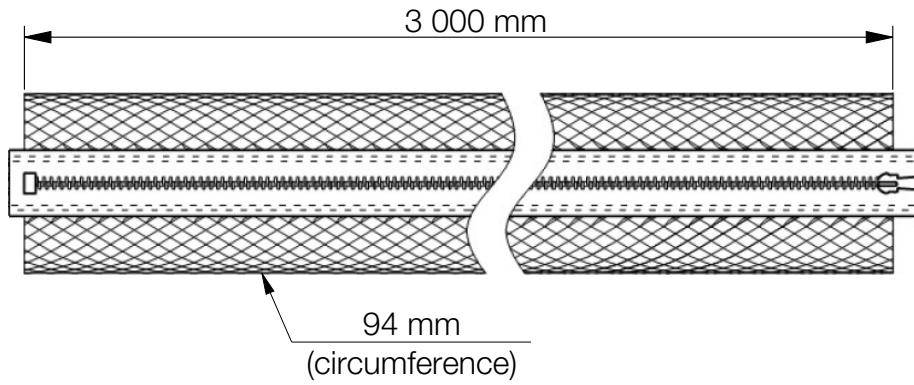

- 429-3030G
- 429-3030W
- 429-3030B

Zipper Braided Wrap Ø20 mm, 3.0 m

Front View (Closed zipper)

Side View (Closed zipper)