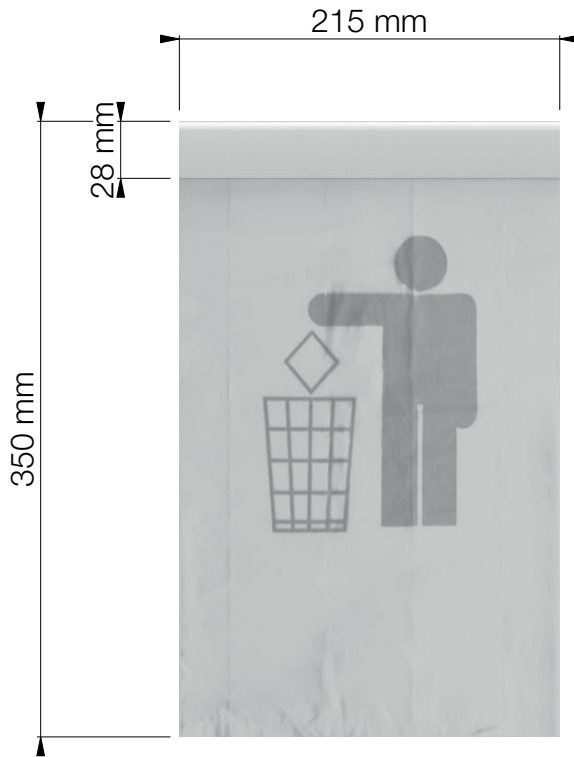

□ 430-SOPI
**LiftSopi Waste Bags,
100 sets x 25 bags**

Front View

Side View

Note! Measurements for 1 set of 25 bags.