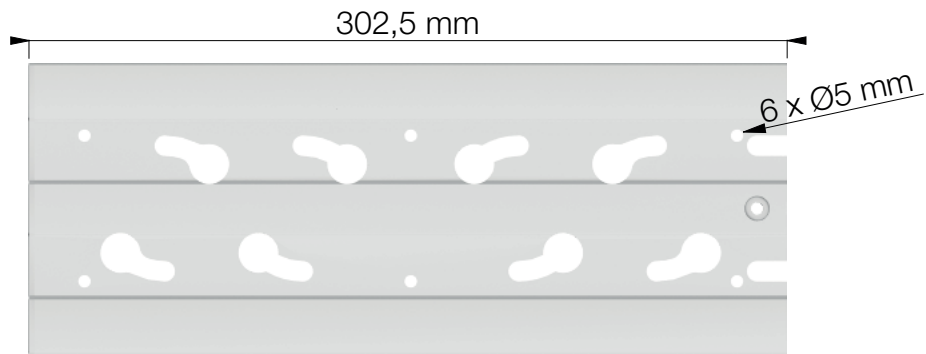

430-WA13
LiftSystem Track 300 mm

Top View

Front View

BOM

- | | | |
|---|---------|----|
| ① | | X1 |
| ② | | X1 |
| ③ | (M6x10) | X2 |