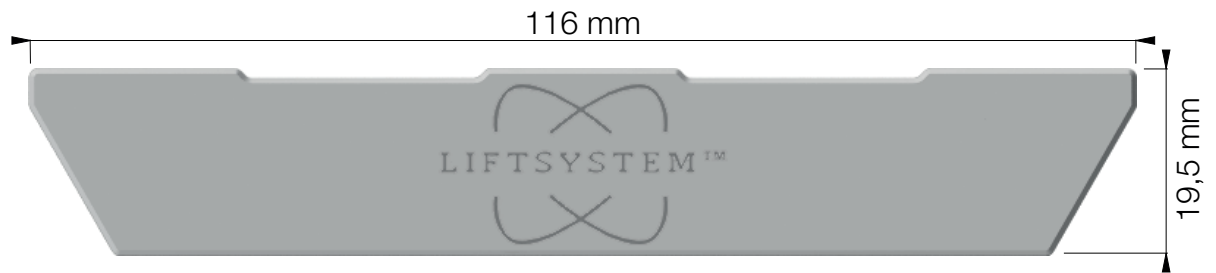

430-WA13
LiftSystem Track 300 mm

Top View

Front View

BOM

- | | | |
|---|---------|----|
| ① | | X1 |
| ② | | X1 |
| ③ | (M6x10) | X2 |