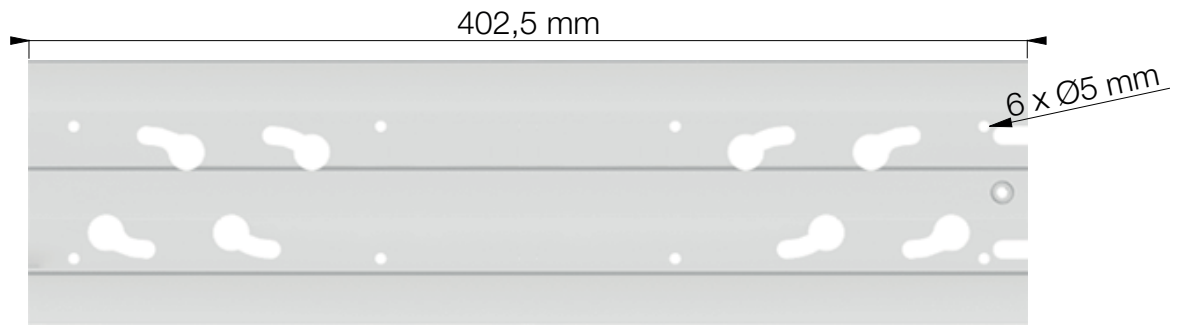

430-WA11
LiftSystem Track 400 mm

Top View

Front View

BOM

- | | | |
|---|---------|----|
| ① | | X1 |
| ② | | X1 |
| ③ | (M6x10) | X2 |