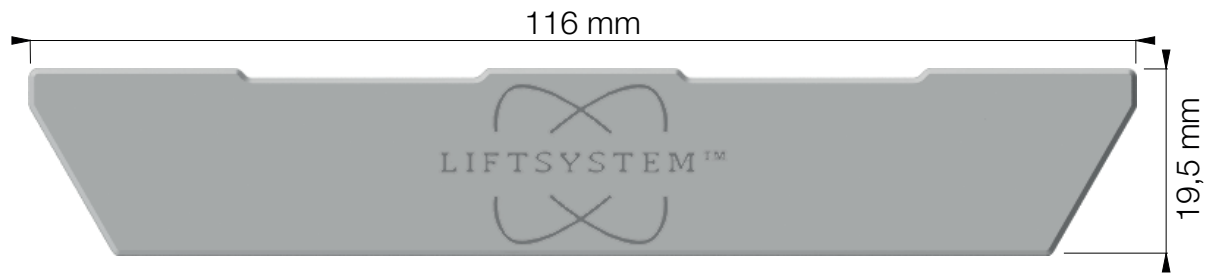

430-WA11
LiftSystem Track 400 mm

Top View

Front View

BOM

- | | | |
|---|---------|----|
| ① | | X1 |
| ② | | X1 |
| ③ | (M6x10) | X2 |