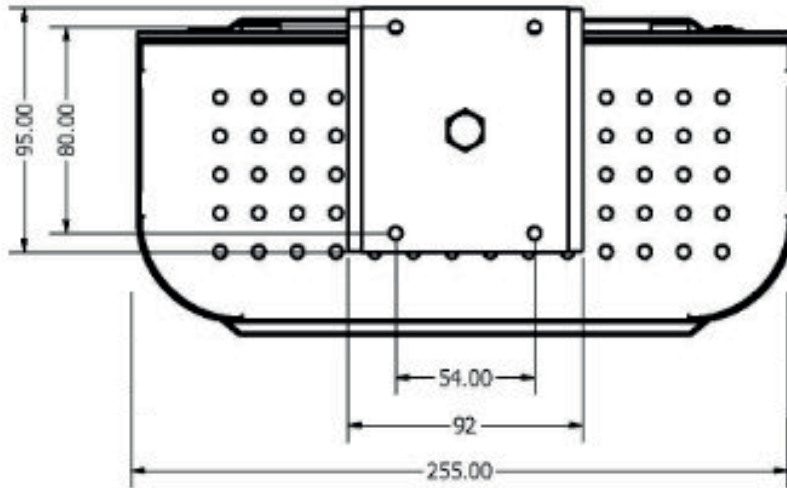

- 430-WA30
- 430-WA30W
- 430-WA30B

LiftSopi Recycling & Wastebin

Top View

Side View