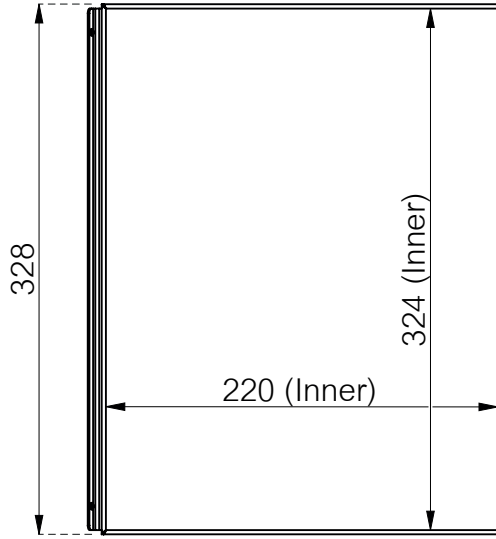

-  436-C104A
-  436-C104W
-  436-C104B

System Shelf C4, W327 x D221

Top view

Side view