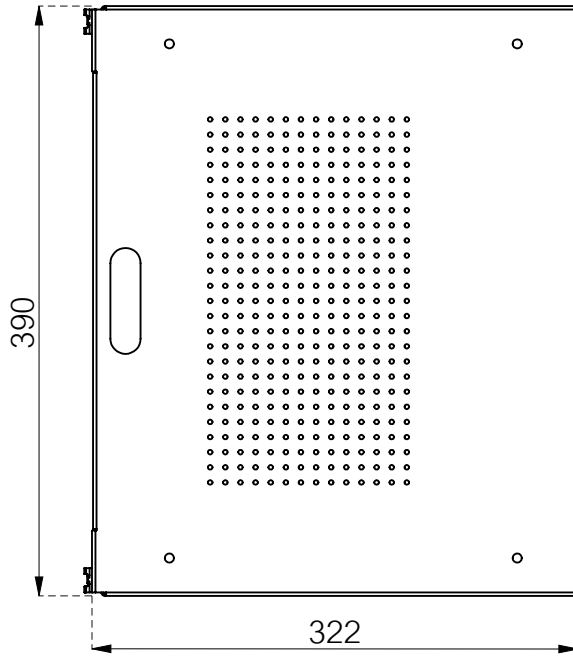

- 436-C105A
- 436-C105W

LapTop shelf, W390 x D320

Top view

Side view