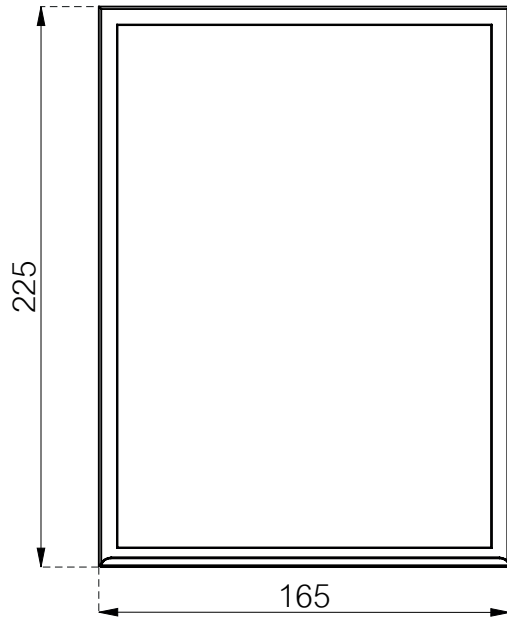

## Whiteboard, B165 x W225 with Pen Shelf, Alu

### Top view

### Side view