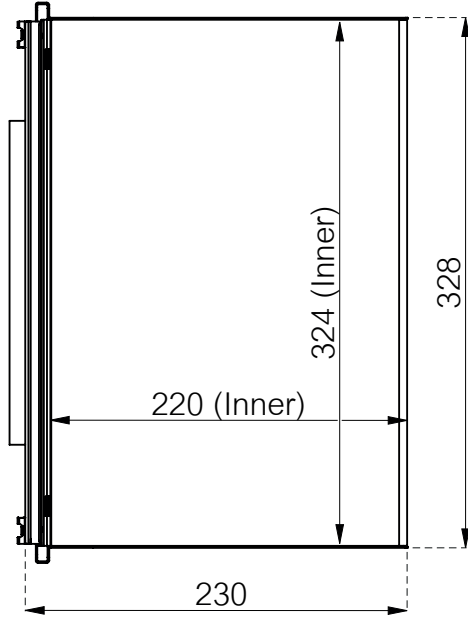

- 436-C124A
- 436-C124W

In-Tray 3 x C4 size

Top view

Side view