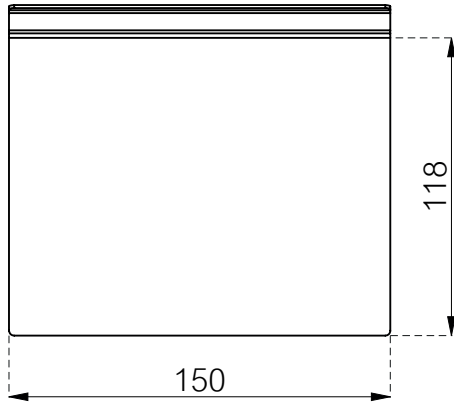

-  436-C140A
-  436-C140W
-  436-C140B

Port Replicator holder for Conceptum

Front view

Side view