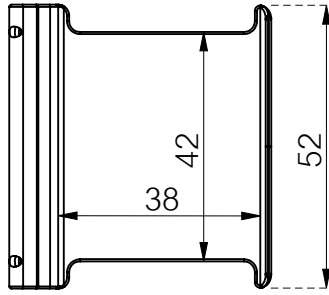

-  436-C170A
-  436-C170W
-  436-C170B

Headset Holder for Conceptum

Top view

Side view