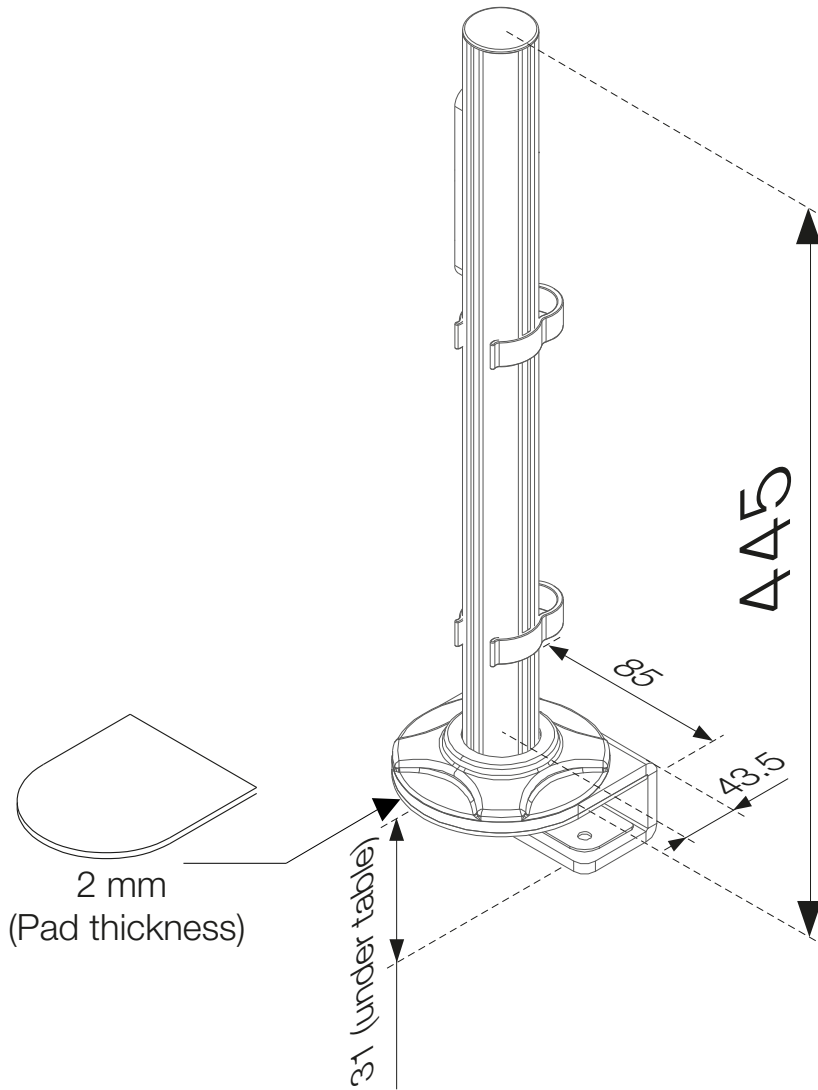

# Conceptum 420 mm Pole kit including low-profile clamp

## Oriented View

## Close up (Table Clamp)