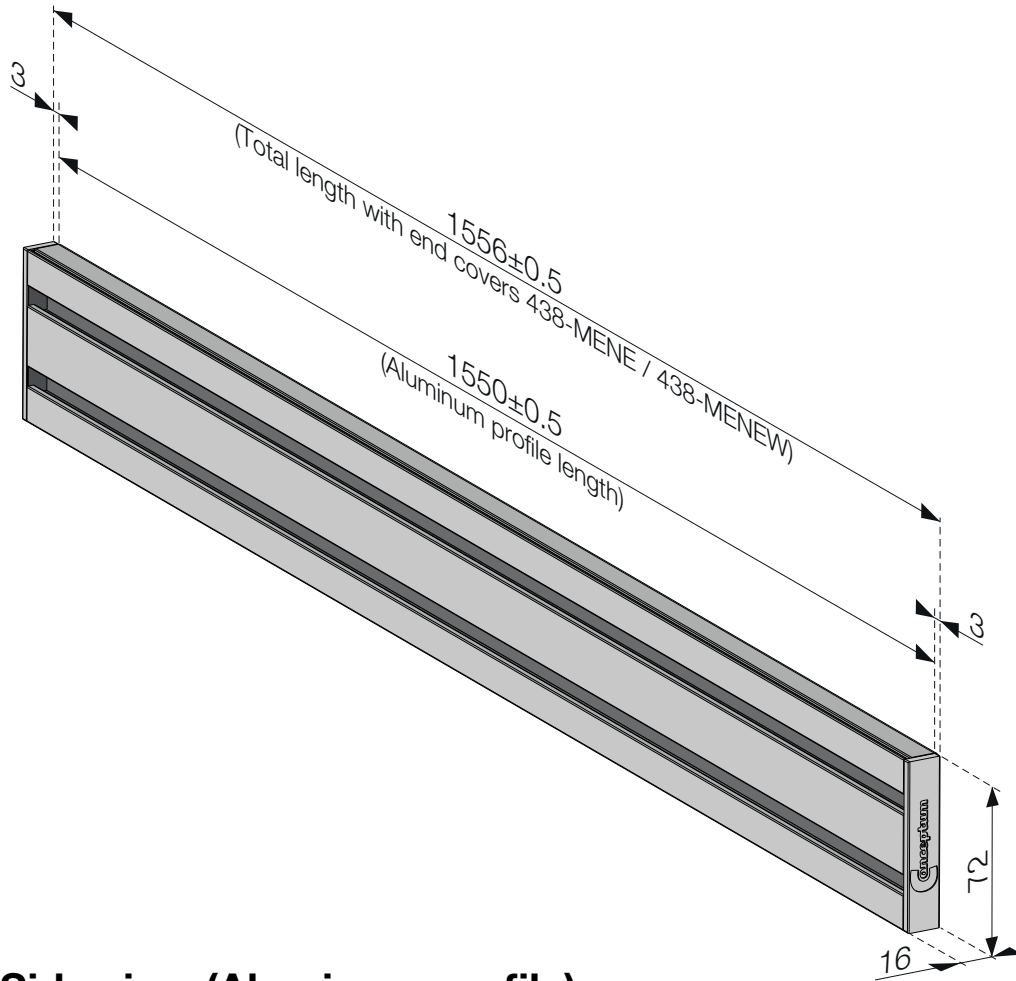

- 436-MX155
- 436-MX155W
- 436-MX155B

Conceptum M Profile, 1550 mm

Oriented view

Side view (Aluminum profile)