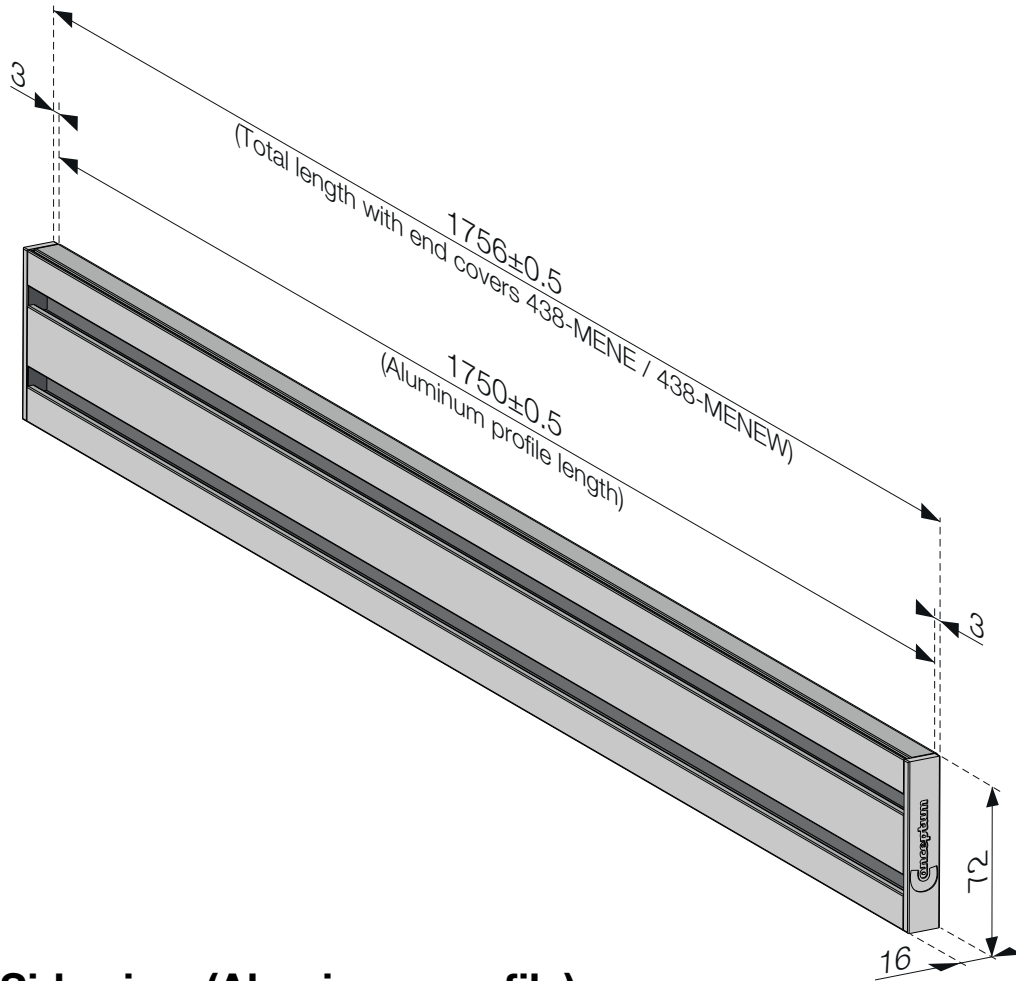

- 436-MX175
- 436-MX175W

Conceptum M Profile, 1750 mm

Oriented view

Side view (Aluminum profile)