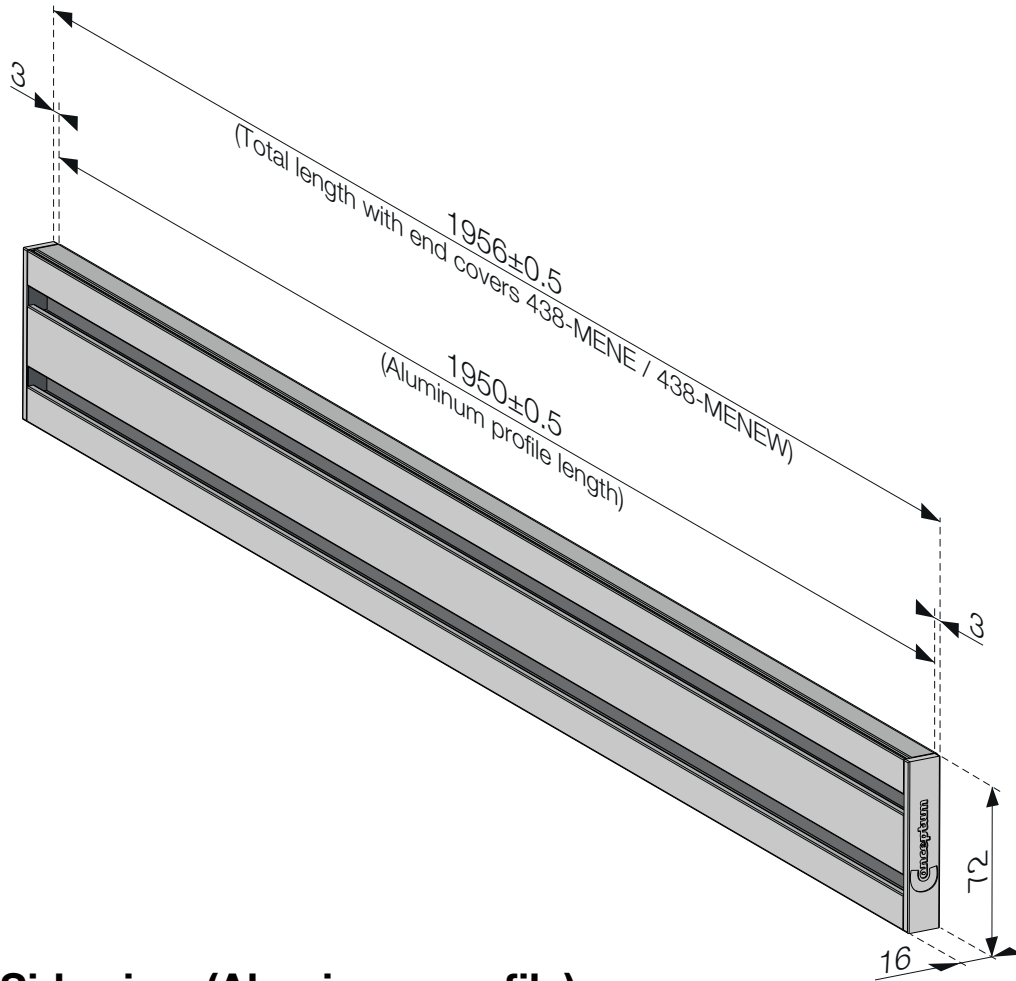

- 436-MX195
- 436-MX195W

Conceptum M Profile, 1950 mm

Oriented view

Side view (Aluminum profile)