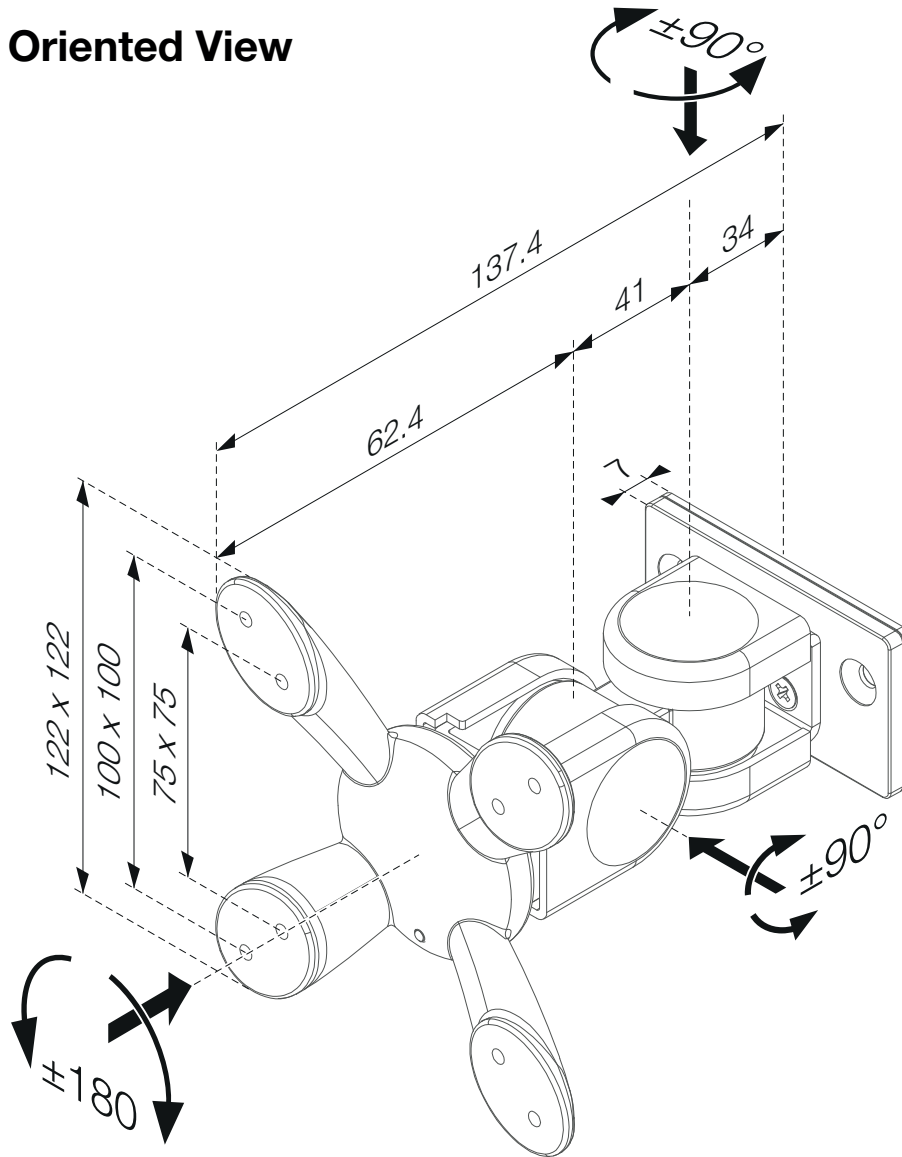

- 438-L17P
- 438-L17PW

## Monitor Arm Toolbar, 2-joints VESA 75/100

### Oriented View

### Rear View