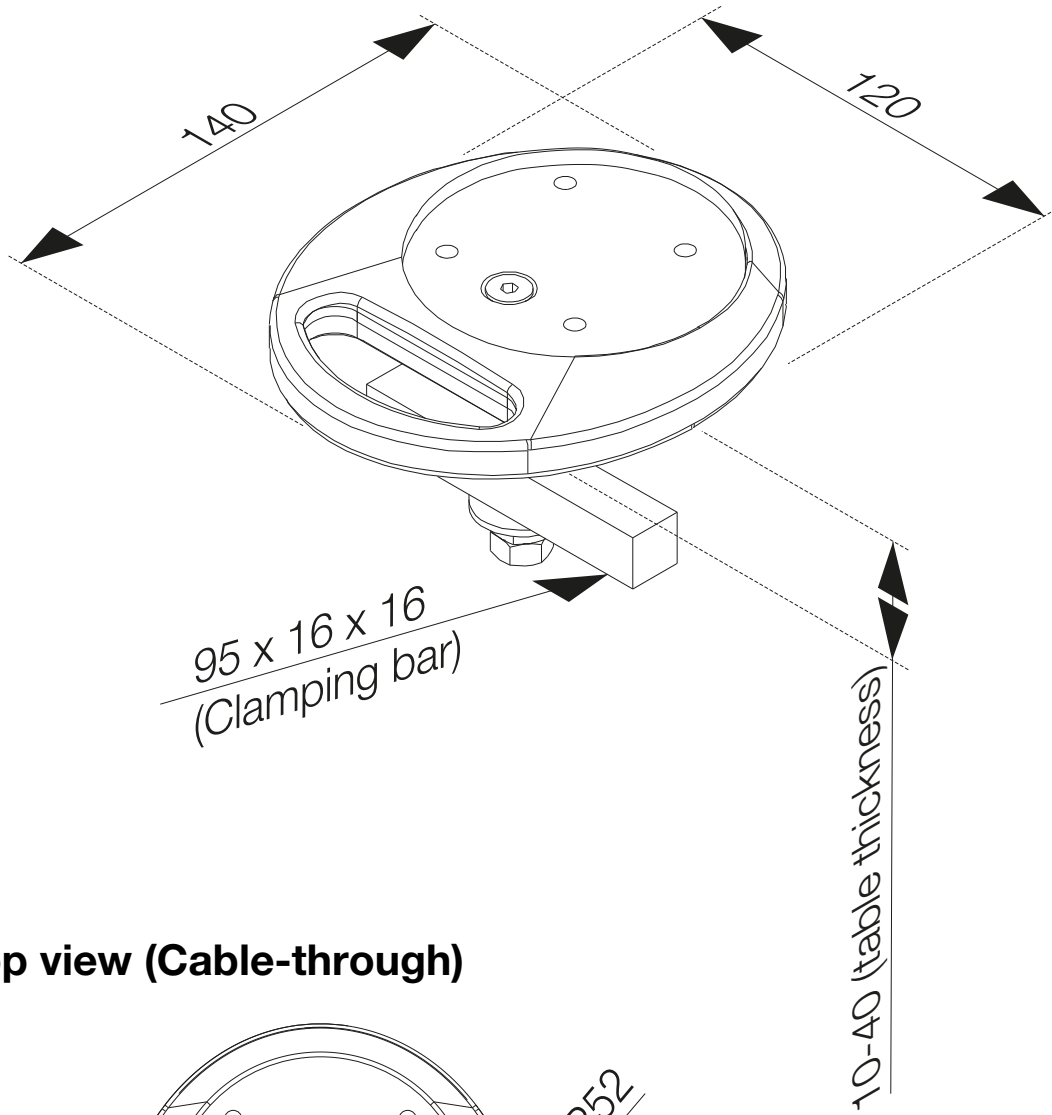

- 438-LC24
- 438-LC24W
- 438-LC24B

Monitorarm OSLO - Duo-Bar, Grommet

Oriented View

See next page for a close up of the clamp

- 10-40 mm range for table thickness.

Maximum rec. monitor width

- (2x) 768 mm

- 438-LC24
- 438-LC24W
- 438-LC24B

Monitorarm OSLO - Duo-Bar, Grommet

Oriented View

Top view (Cable-through)