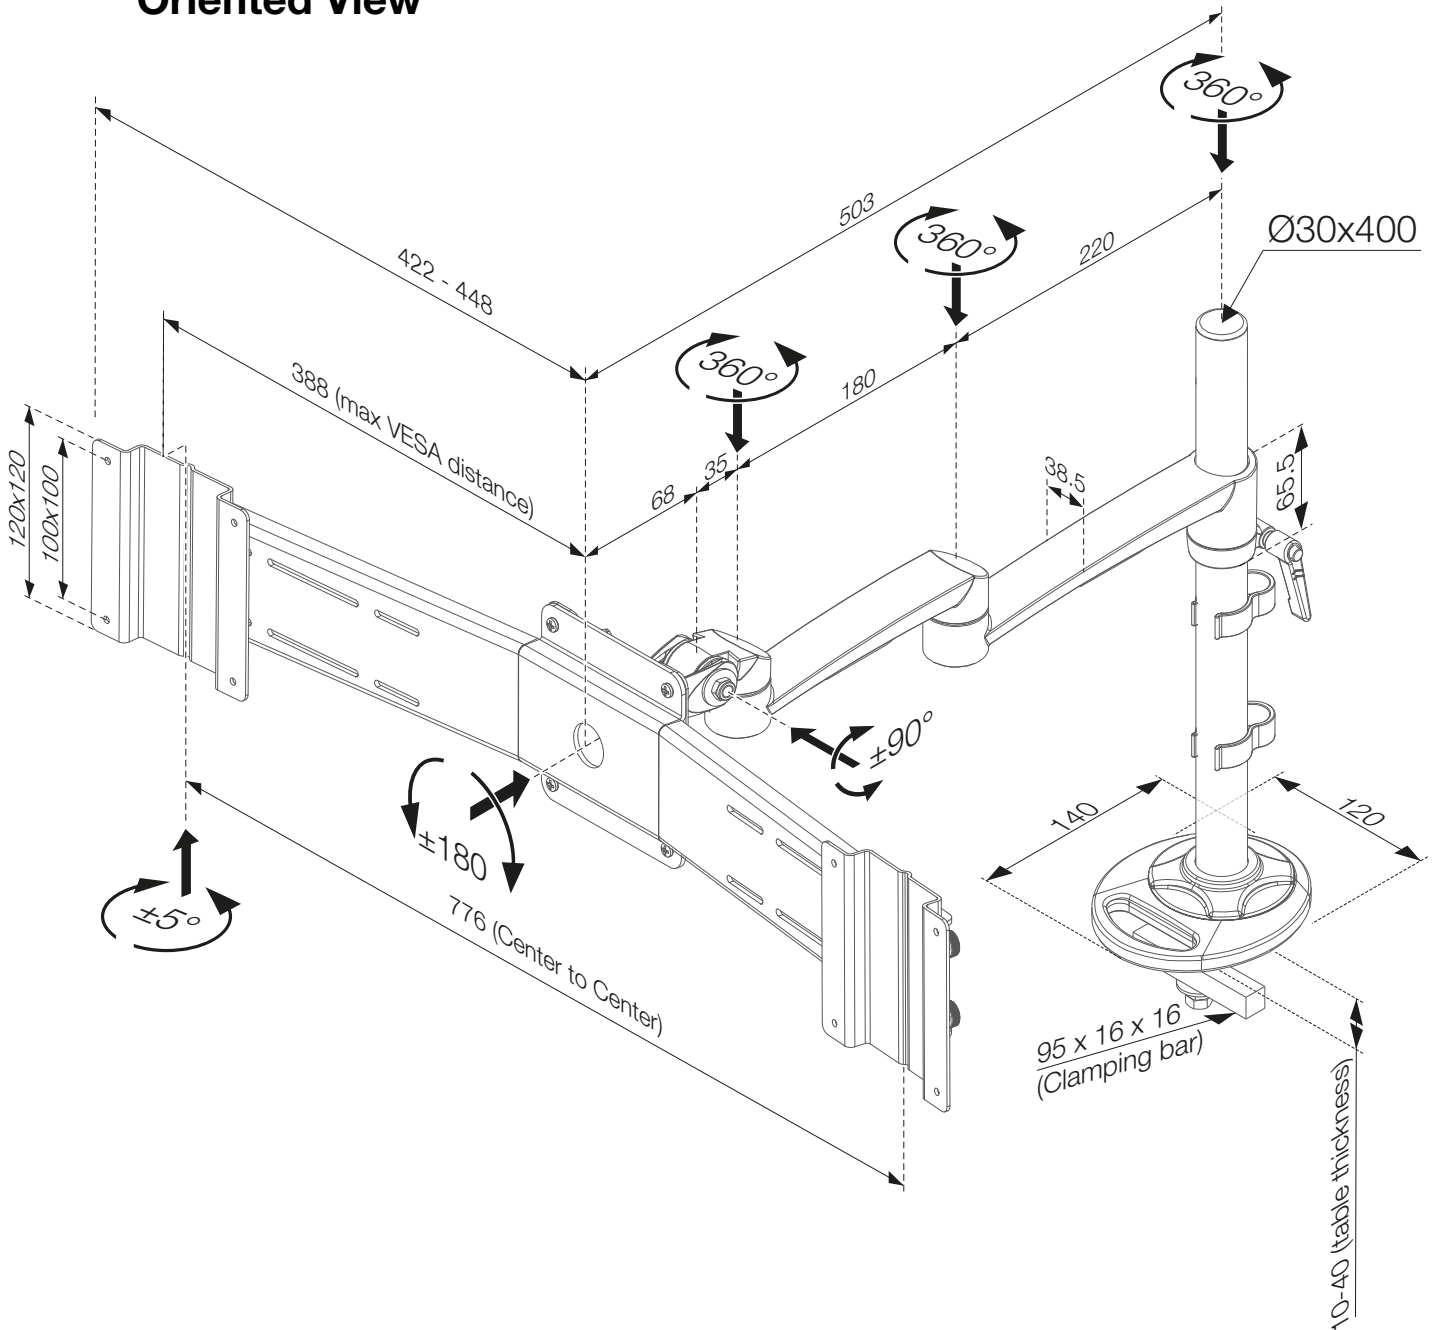

- 438-LC24
- 438-LC24W
- 438-LC24B

Monitorarm OSLO - Duo-Bar, Grommet

Oriented View

See next page for a close up of the clamp

- 10-40 mm range for table thickness.

Maximum rec. monitor width

- (2x) 768 mm

- 438-LC24
- 438-LC24W
- 438-LC24B

Monitorarm OSLO - Duo-Bar, Grommet

Oriented View

Top view (Cable-through)