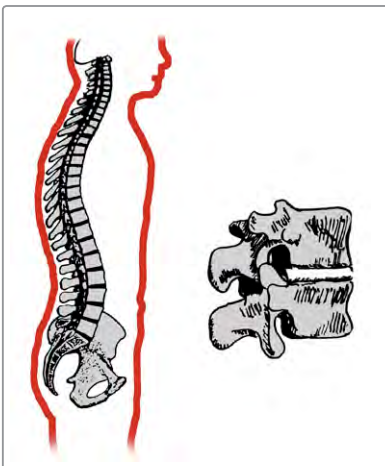

McKenzie

Back Support

Practical cushion that gives comfortable lower back support. Height adjustable and easy to attach, for work or in the car. Made of fire resistant cold foam, with detachable cotton fabric.

”It is dangerous to sit“

Sitting in an incorrect position is the most common cause of chronic spine problems. Unfortunately, we tend to lean forward when we are sitting, standing or just carrying out our regular daily activities. An incorrect sitting position puts harmful pressure on vertebra, which can cause both discomfort and prolonged pain.

Correcting our sitting position often eliminates chronic spine problems. May be combined with some daily “McKenzie concept” back bends in a standing position.

The spine is nature's own fantastic structure – a high technology construction which consists of neck, breast, and lower vertebra, with a total of 118 flexible joints.

The Original McKenzie®

SPECIFICATIONS

- Positions you correctly in your chair
- Reduces, and may even prevent, serious back problems
- Hard wearing, detachable cotton fabrics with zipper.
- Strap catch with clip lock.
- Inner cushion made of polyester.
- Dimensions: 370 mm long by 200 mm high and 55 mm wide
- Part no: 476-0026