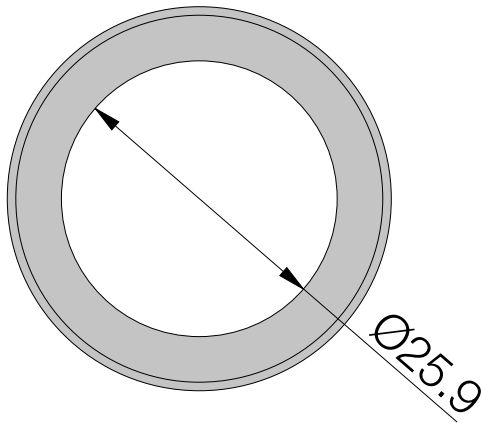

810-B202

Bushing Mount Conceptum LED, Brushed steel

Top view (Bushing)

Top view (Bushing)

Front View (Bushing with nut)