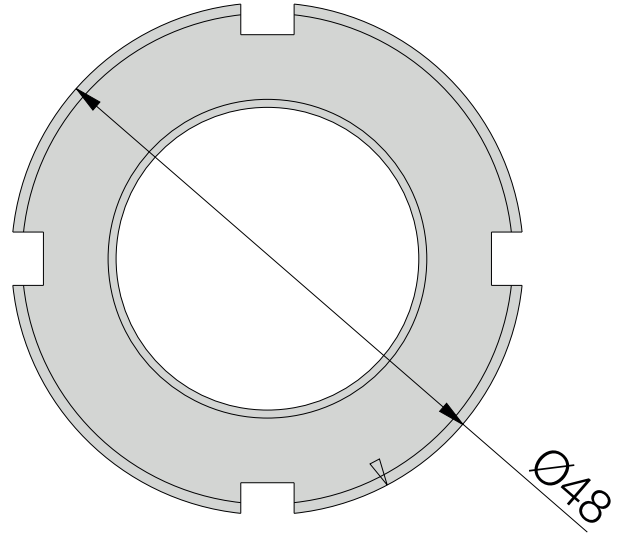

810-B202

Bushing Mount Conceptum LED, Brushed steel

Top view (Bushing)

Top view (Bushing)

Front View (Bushing with nut)