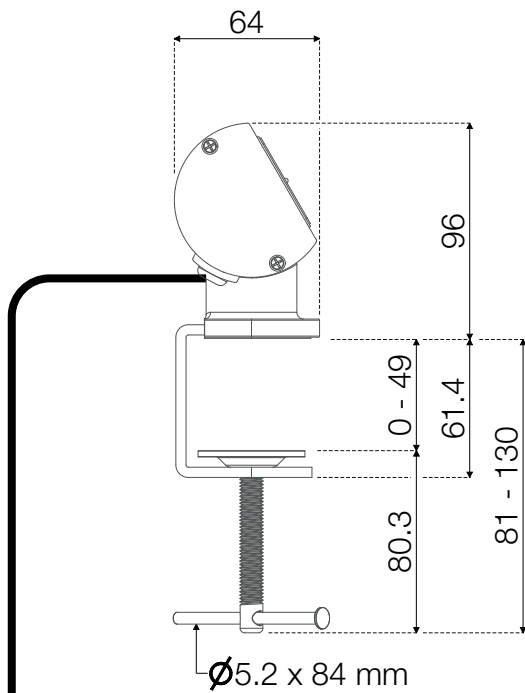

935-D2DU

Axessline Desk - 2 Power, 2 Data, 2 USB ports

Front view

Left side

Range for table thickness

- 0-49 mm

Product cables & lengths:

- 1x Schuko cable (~1500 mm)
- 2x Female RJ45 cable (~600 mm)
- 1x Female USB-A cable (~600 mm)