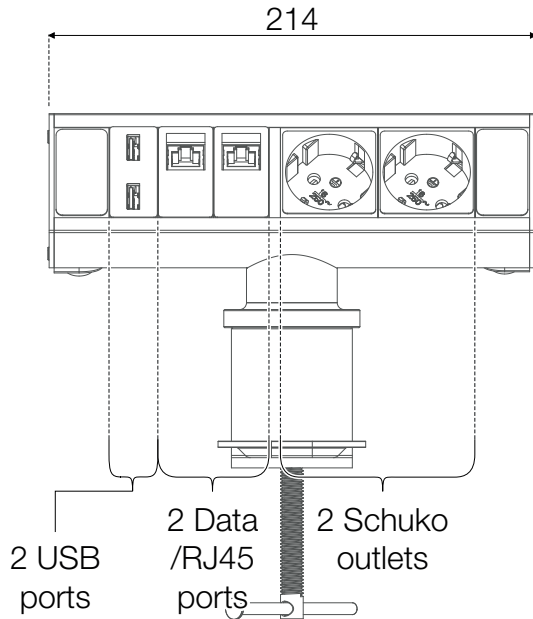

935-D2DU

Axessline Desk - 2 Power, 2 Data, 2 USB ports

Front view

Left side

Range for table thickness

- 0-49 mm

Product cables & lengths:

- 1x Schuko cable (~1500 mm)
- 2x Female RJ45 cable (~600 mm)
- 1x Female USB-A cable (~600 mm)