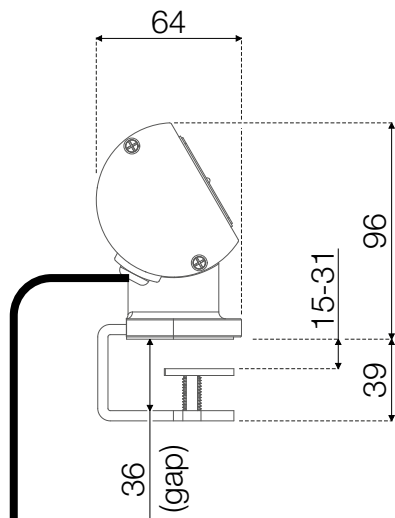

## Axessline Desk - 2 Power, 2 USB charger ports

### Front view

### Left side

**Product cables & lengths:**  
Schuko plug (Type F) (~1500 mm)

### Range for table thickness

- 15-31 mm