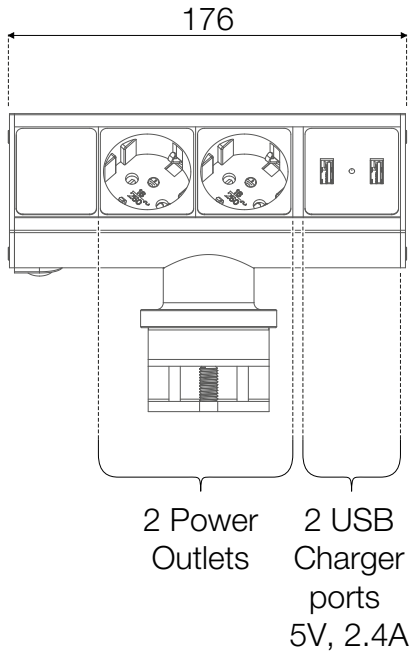

## Axessline Desk - 2 Power, 2 USB charger ports

### Left side

**Product cables & lengths:**  
Schuko plug (Type F) (~1500 mm)

### Range for table thickness

- 15-31 mm