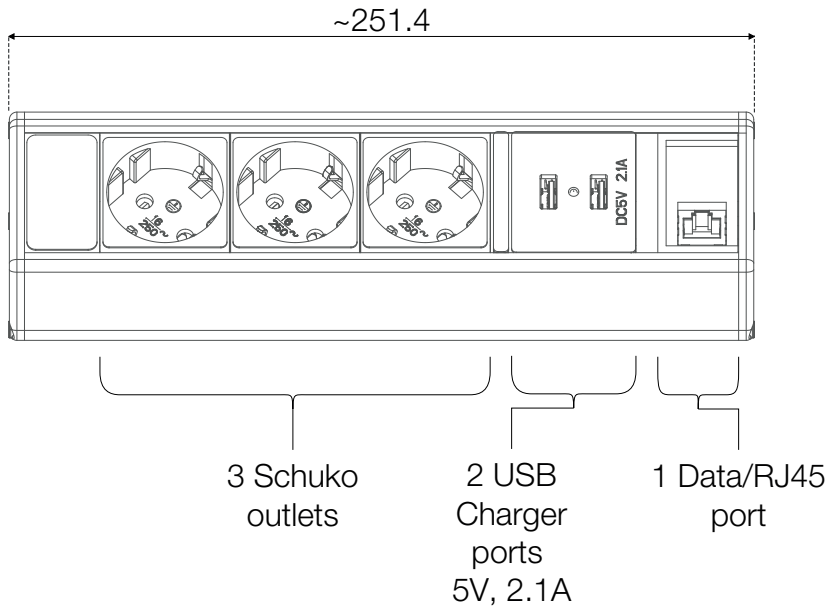

■ 935-D3DU

Axessline Desk - 3 Power, 1 Data, 2 USB Charger, Black

Front view

Side view

Range for table thickness

- 5-49 mm

Product cables & lengths:

1x Schuko cable (~1500 mm)

1x Female Data/RJ45 port