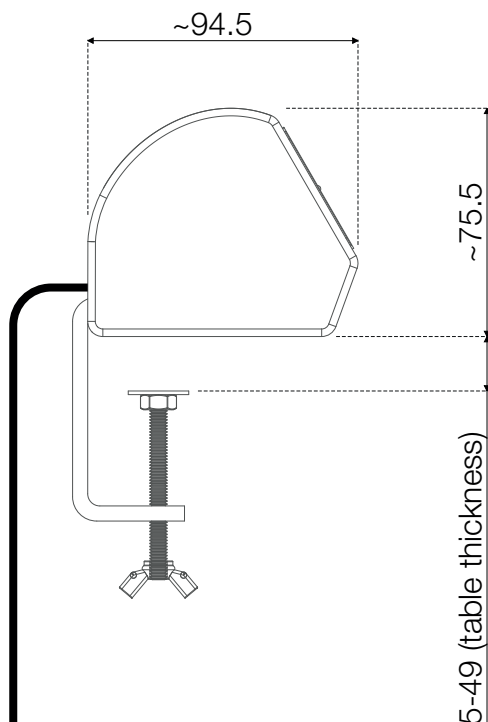

■ 935-D3DU

Axessline Desk - 3 Power, 1 Data, 2 USB Charger, Black

Front view

Side view

Range for table thickness

- 5-49 mm

Product cables & lengths:

1x Schuko cable (~1500 mm)

1x Female Data/RJ45 port