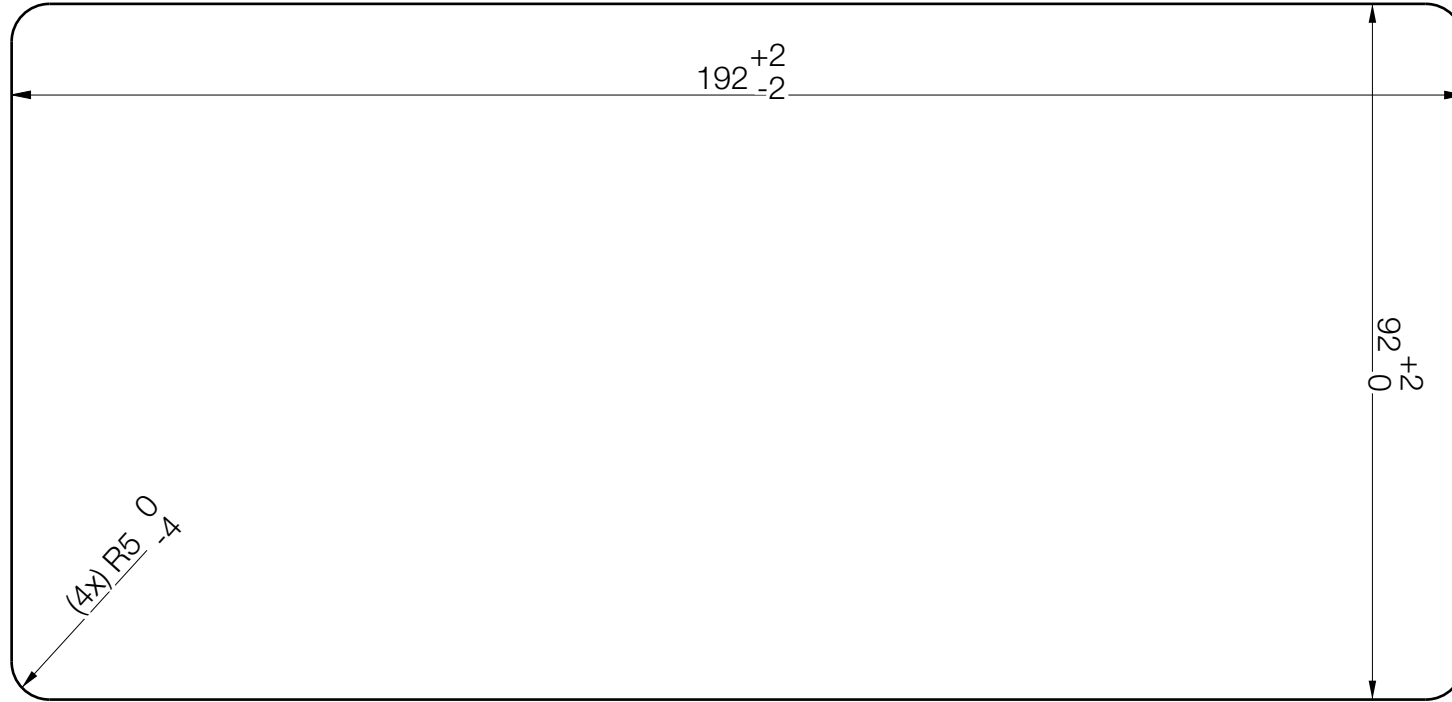

# Axessline QuickBox - CUT OUT TEMPLATE

935-F100, 935-F100W, 935-F100B

**NOTE! 1:1 scale. To use as a cut out template, print on A4 paper.**