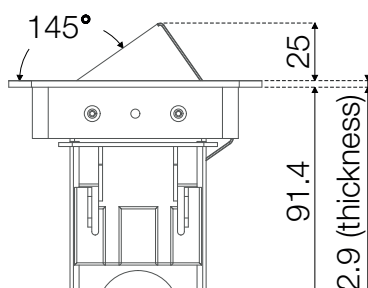

-  935-F100
-  935-F100W
-  935-F100B

Axessline QuickBox - 1 Power, 2 USB Chargers

Top view

Front view

Right side view

Recommended cut out: 192^{+2}_{-2} x 92^{+2}_0 (R5 corners)

Revised
190613