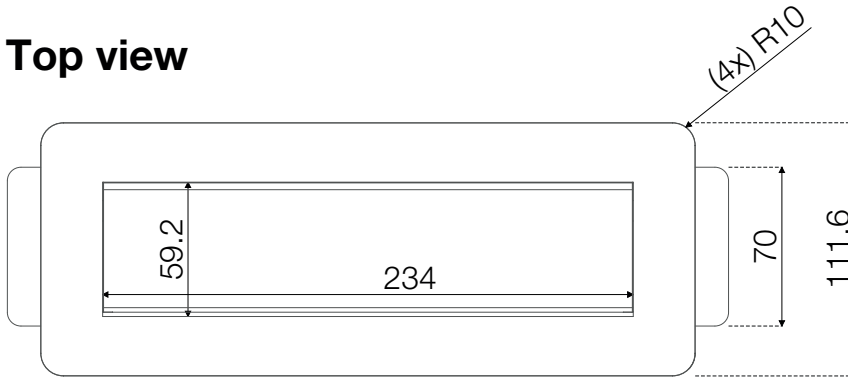

■ 935-F200

Axessline QuickBox - 2 Power, 2 USB Charger, 2 Data

Top view

Front view

Product cables & lengths:

- 1x Schuko plug (~1400 mm)
- 2x Data cable (~700 mm)

Right side view

Recommended cut out: 278^{+2}_{-2} x 92^{+2}_0 (R5 corners)