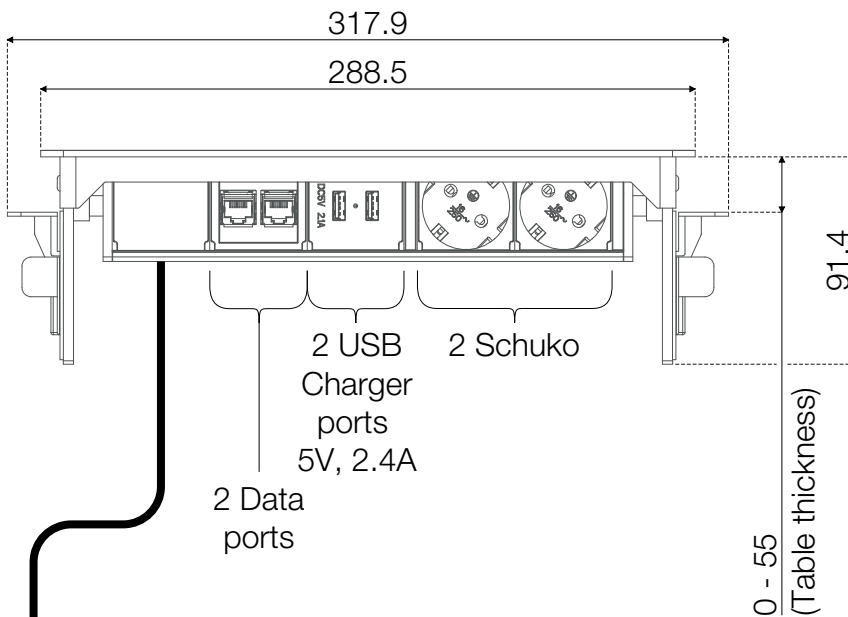

■ 935-F200

Axessline QuickBox - 2 Power, 2 USB Charger, 2 Data

Top view

Front view

Product cables & lengths:

- 1x Schuko plug (~1400 mm)
- 2x Data cable (~700 mm)

Right side view

Recommended cut out: 278^{+2}_{-2} x 92^{+2}_0 (R5 corners)