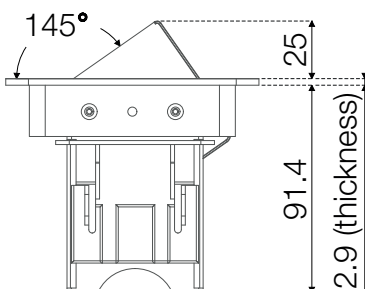

■ 935-F200

Axessline QuickBox - 2 Power, 2 USB Charger, 2 Data

Top view

Front view

Product cables & lengths:

- 1x Schuko plug (~1400 mm)
- 2x Data cable (~700 mm)

Right side view

Recommended cut out: 278^{+2}_{-2} x 92^{+2}_0 (R5 corners)