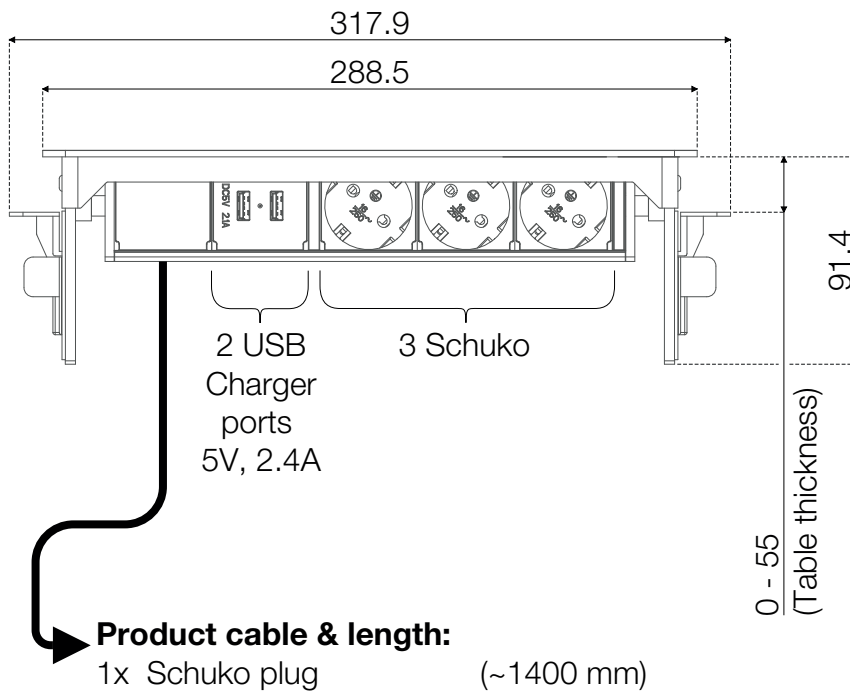

- 935-F300
- 935-F300W
- 935-F300B

Axessline QuickBox - 3 Power, 2 USB Chargers

Top view

Front view

Product cable & length:
1x Schuko plug (~1400 mm)

Right side view

Recommended cut out: 278^{+2}_{-2} x 92^{+2}_0 (R5 corners)