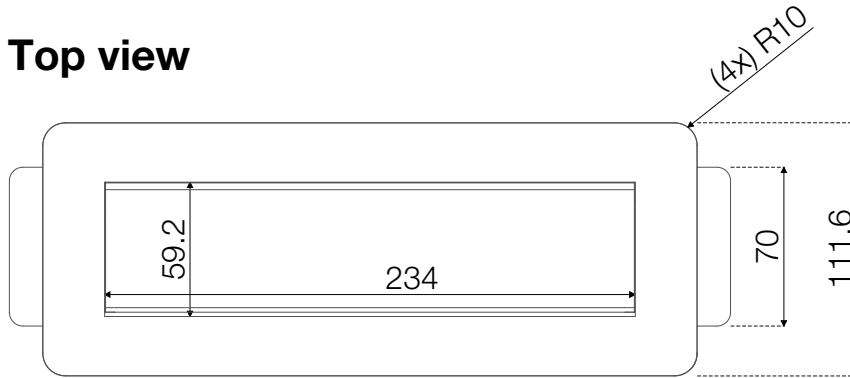

- 935-F300
- 935-F300W
- 935-F300B

Axessline QuickBox - 3 Power, 2 USB Chargers

Top view

Front view

Product cable & length:
1x Schuko plug (~1400 mm)

Right side view

Recommended cut out: 278^{+2}_{-2} x 92^{+2}_0 (R5 corners)