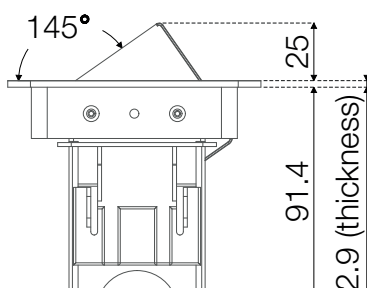

- 935-F300
- 935-F300W
- 935-F300B

Axessline QuickBox - 3 Power, 2 USB Chargers

Top view

Front view

Product cable & length:
1x Schuko plug (~1400 mm)

Right side view

Recommended cut out: 278^{+2}_{-2} x 92^{+2}_0 (R5 corners)