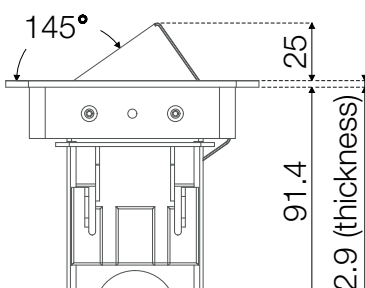

-  935-F400
-  935-F400W
-  935-F400B

Axessline QuickBox - 3 Power, 2 USB Charger, 1 Data, 1 HDMI

Top view

Front view

Product cables & lengths:

- 1x Schuko plug (~1400 mm)
- 1x Data cable (~700 mm)
- 1x HDMI cable (~600 mm)

Right side view

Recommended cut out: 322^{+2}_{-2} x 92^{+2}_0 (R5 corners)

Revised
190613