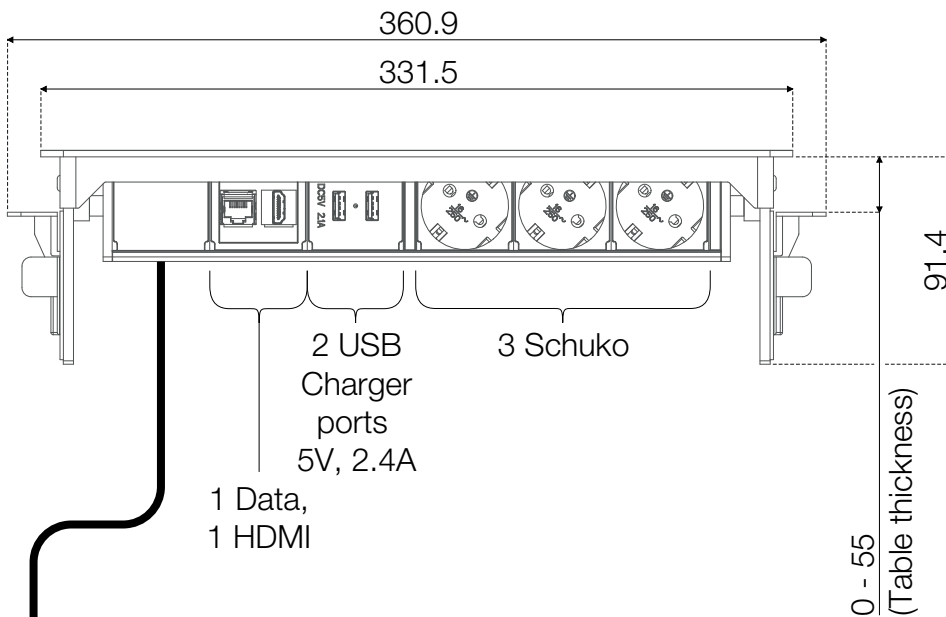

-  935-F400
-  935-F400W
-  935-F400B

Axessline QuickBox - 3 Power, 2 USB Charger, 1 Data, 1 HDMI

Top view

Front view

Product cables & lengths:

- 1x Schuko plug (~1400 mm)
- 1x Data cable (~700 mm)
- 1x HDMI cable (~600 mm)

Right side view

Recommended cut out: 322^{+2}_{-2} x 92^{+2}_0 (R5 corners)

Revised
190613