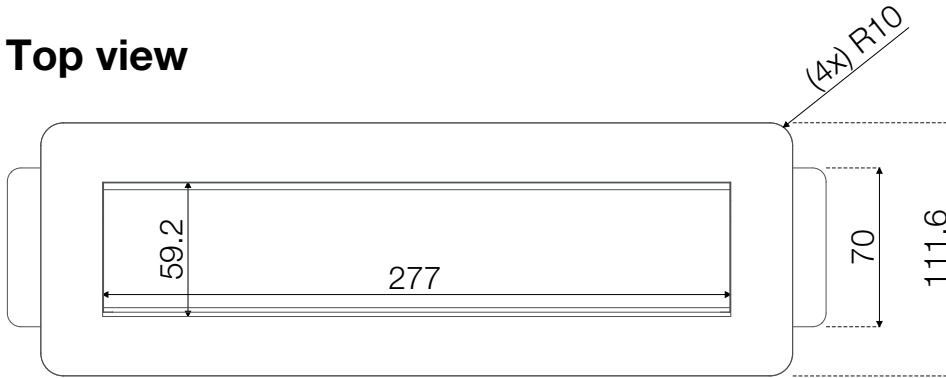

-  935-F400
-  935-F400W
-  935-F400B

Axessline QuickBox - 3 Power, 2 USB Charger, 1 Data, 1 HDMI

Top view

Front view

Product cables & lengths:

- 1x Schuko plug (~1400 mm)
- 1x Data cable (~700 mm)
- 1x HDMI cable (~600 mm)

Right side view

Recommended cut out: 322^{+2}_{-2} x 92^{+2}_0 (R5 corners)

Revised
190613