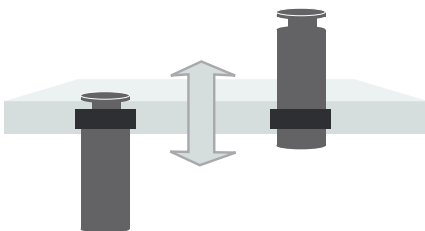

Axessline Popup

935-P2DC

Full configuration for conference

Includes terminal strips that are integrated into the PopUp, which allows for easy mounting in desktop and cabinet furniture. A practical option in both the office and home environments.

Easily "popup" the unit.

CUT OUT IN TABLETOP
 Ø 80 MM
 PRODUCT
 Ø 90 MM

	2 POWER
	2 USB-PORTS
	2 DATA
	1 VGA/AUDIO
	1 HDMI

SPECIFICATIONS

- 2 Power, 2 data, 2 USB-ports, 1 VGA/Audio, 1 HDMI
- Hole diameter 80 mm
- 250 V, 16 A, Max 3500 W. Grounded.
- Cables:
 - 1 x 1.0 m Wieland-cable
 - 2 x 0.9 m Data port (RJ45, CAT6)
 - 2 x 0.9 m USB B
 - 1 x 0.9 m VGA with Audio
 - 1 x 0.9 m HDMI
- Part no. 935-P2DC