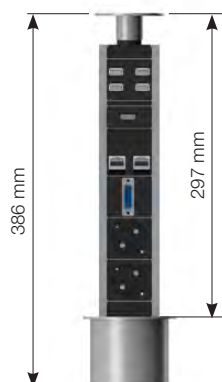

Axessline Popup

935-P2DC

Full configuration for conference

Includes terminal strips that are integrated into the PopUp, which allows for easy mounting in desktop and cabinet furniture. A practical option in both the office and home environments.

Easily "popup" the unit.

CUT OUT IN TABLETOP
 Ø 80 MM
 PRODUCT
 Ø 90 MM

	2 POWER
	2 USB-PORTS
	2 DATA
	1 VGA/AUDIO
	1 HDMI

SPECIFICATIONS

- 2 Power, 2 data, 2 USB-ports, 1 VGA/Audio, 1 HDMI
- Hole diameter 80 mm
- 250 V, 16 A, Max 3500 W. Grounded.
- Cables:
 - 1 x 1.0 m Wieland-cable
 - 2 x 0.9 m Data port (RJ45, CAT6)
 - 2 x 0.9 m USB B
 - 1 x 0.9 m VGA with Audio
 - 1 x 0.9 m HDMI
- Part no. 935-P2DC