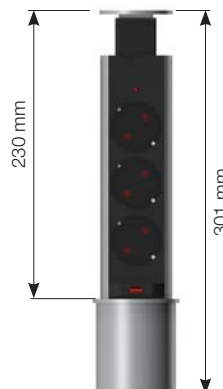

Axessline Popup

935-P630

Access to power, data and USB

Includes terminal strips that are integrated into the PopUp, which allows for easy mounting in desktop and cabinet furniture. A practical option in both the office and home environments. With a simple press on the top the power bar is easily lifted to its open position.

Easily "popup" the unit.

CUT OUT IN TABLETOP
 Ø 60 MM
 PRODUCT
 Ø 70 MM

3 POWER

SPECIFICATIONS

- 3 Power
- Level locking
- Hole diameter 60 mm
- 250 V, 16 A, Max 3500 W. Grounded.
- Cables:
 - 1 x 1.5 m Schuko-cable
- Part no. 935-P630