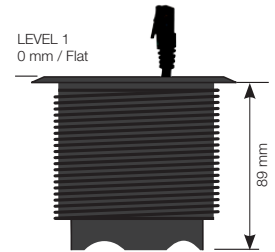

## Three level unit

Black 935-PD11

Principle for height adjustment

CERTIFIED ACCORDING TO  
CE AND GS STANDARD

1 POWER

4 CABLE FEEDTHROUGH

### SPECIFIKATIONS

- 1 x Power, 4 x Cable feedthrough
  - Electrical Connection: Schuko / grounded 1.5m
  - Drilling diameter 79 mm
  - Height 89-140 mm
  - Patent-pending PCT, China.
  - Part No.  
935-PD11 Adjustable in 3 levels
  - Accessories:
    - Decor frame, 115x115 mm
    - Cover lid
- Available in Silver / White / Black