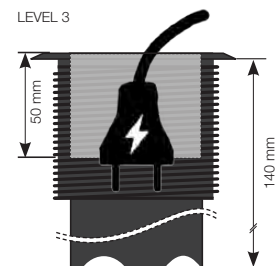

## Three level unit

Black 935-PD11

Principle for height adjustment

CERTIFIED ACCORDING TO  
CE AND GS STANDARD

1 POWER

4 CABLE FEEDTHROUGH

## Ingenious design!

A unique satellite outlet, with a pending patent, that offers three alternative height configurations. When installed at its 3rd and lowest level, cables and ports are elegantly hidden within the satellite well.

### SPECIFIKATIONS

- 1 x Power, 4 x Cable feedthrough
  - Electrical Connection: Schuko / grounded 1.5m
  - Drilling diameter 79 mm
  - Height 89-140 mm
  - Patent-pending PCT, China.
  - Part No.  
935-PD11 Adjustable in 3 levels
  - Accessories:
    - Decor frame, 115x115 mm
    - Cover lid
- Available in Silver / White / Black