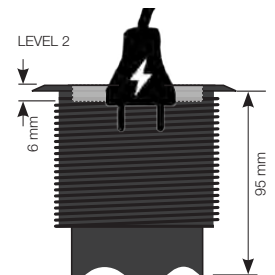

## Three level unit

Black 935-PD11

Principle for height adjustment

CERTIFIED ACCORDING TO  
CE AND GS STANDARD

1 POWER

4 CABLE FEEDTHROUGH

## Ingenious design!

A unique satellite outlet, with a pending patent, that offers three alternative height configurations. When installed at its 3rd and lowest level, cables and ports are elegantly hidden within the satellite well.

### SPECIFIKATIONS

- 1 x Power, 4 x Cable feedthrough
  - Electrical Connection: Schuko / grounded 1.5m
  - Drilling diameter 79 mm
  - Height 89-140 mm
  - Patent-pending PCT, China.
  - Part No.  
935-PD11 Adjustable in 3 levels
  - Accessories:
    - Decor frame, 115x115 mm
    - Cover lid
- Available in Silver / White / Black