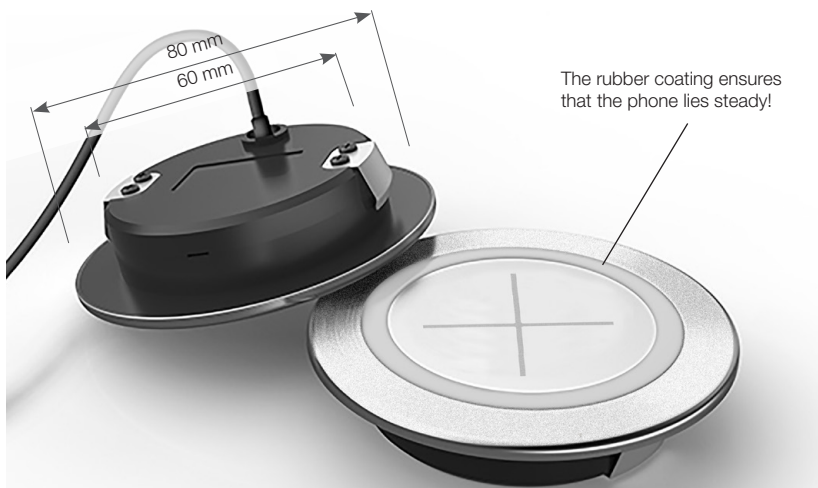

Axessline Wireless Charger

...advanced technology in brushed steel

**Axess
line** 

Convenient...

...and useful in a variety of spaces!

Modern and convenient

Charging your phone has never been easier! Whether in the office, at home or any other location, Axessline allows you to recharge your smartphone by simply placing it on top of the device.

Its wireless technology eliminates the need for model specific chargers, and its installation into desk or table surfaces makes it both seamless and convenient.

Qi is compatible with the newest generation of smartphones

SPECIFICATIONS

- Wireless technology
Qi standard (1.2) for smartphones.
- Qualcomm Quick Charging capabilities
- Available with brushed steel finish
- Ingress protection IP55
- Input DC 5V / 1,5A.
Incl adapter / 230 V.
- Part no
935-QI60 Silver
935-QI60W White
935-QI60B Black