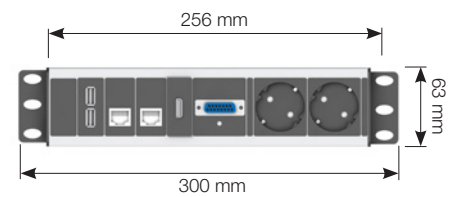

Axessline Terminal

935-T2DC

Outlets in table

Easily mounted at the bottom of a cable tray. Outlet strip with 2 power, 2 data, 2 USB ports, 1 VGA/AUDIO and 1 HDMI. The outlet is easily mounted on the bottom of e.g. a cable tray. Complemented with Wieland-Schuko power cord, see accessories.

CE CERTIFIED ACCORDING TO CE STANDARD

	2 POWER
	2 USB-PORTS
	2 DATA
	1 VGA/AUDIO
	1 HDMI

SPECIFICATIONS

- 2 Power, 2 data, 2 USB-ports, 1 VGA/Audio, 1 HDMI
- 250 V, 16 A, Max 3500 W. Grounded. Wieland connection.
- Part no. 935-T2DC