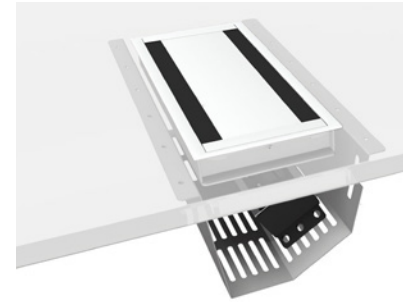

Axessline Terminal

935-T2DC

Outlets in table

Easily mounted at the bottom of a cable tray. Outlet strip with 2 power, 2 data, 2 USB ports, 1 VGA/AUDIO and 1 HDMI. The outlet is easily mounted on the bottom of e.g. a cable tray. Complemented with Wieland-Schuko power cord, see accessories.

CE CERTIFIED ACCORDING TO CE STANDARD

	2 POWER
	2 USB-PORTS
	2 DATA
	1 VGA/AUDIO
	1 HDMI

SPECIFICATIONS

- 2 Power, 2 data, 2 USB-ports, 1 VGA/Audio, 1 HDMI
- 250 V, 16 A, Max 3500 W. Grounded. Wieland connection.
- Part no. 935-T2DC