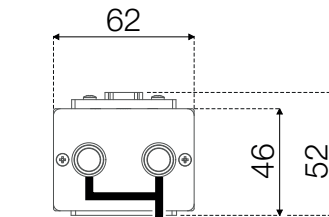

935-T5UD

Axessline Conference - 5 Power, 2 USB charger ports, 1 HDMI, 4 Data, 2 USB ports

Top view

Left side

Right side

Product cables & lengths:

- 1x Male Wieland cable (~600 mm)
- 1x Female HDMI cable (~600 mm)
- 4x Female RJ45 cable (~600 mm)
- 2x Female USB-A cable (~600 mm)