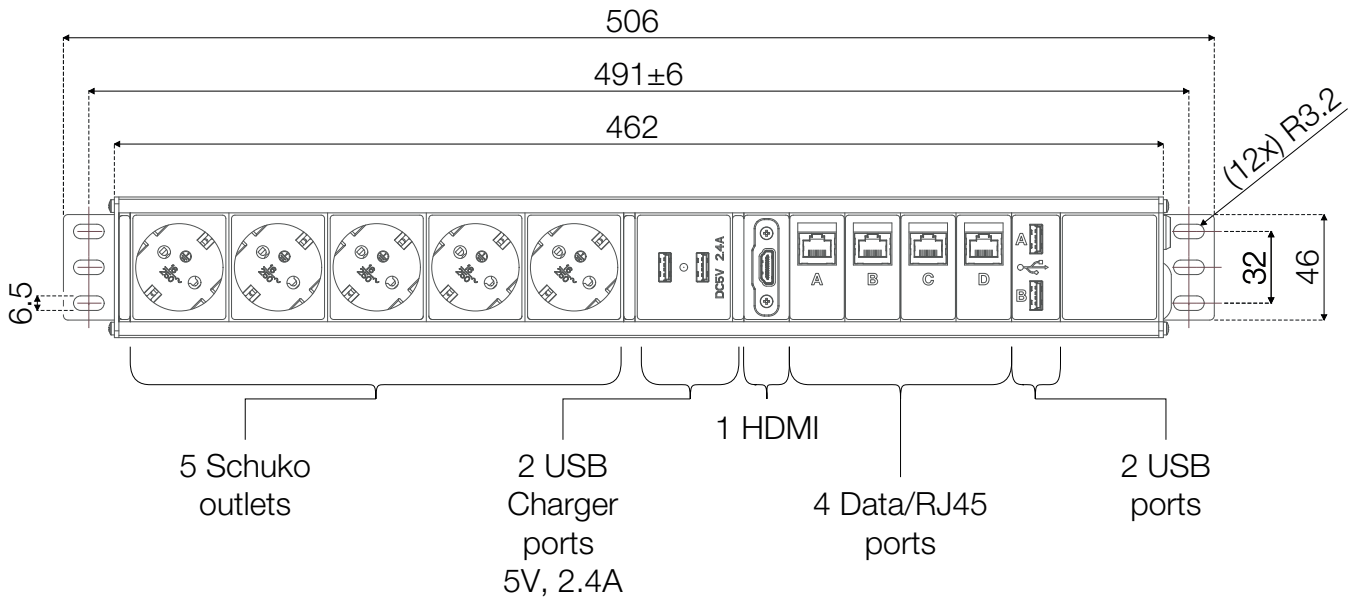

935-T5UD

Axessline Conference - 5 Power, 2 USB charger ports, 1 HDMI, 4 Data, 2 USB ports

Top view

Left side

Right side

Product cables & lengths:

- 1x Male Wieland cable (~600 mm)
- 1x Female HDMI cable (~600 mm)
- 4x Female RJ45 cable (~600 mm)
- 2x Female USB-A cable (~600 mm)