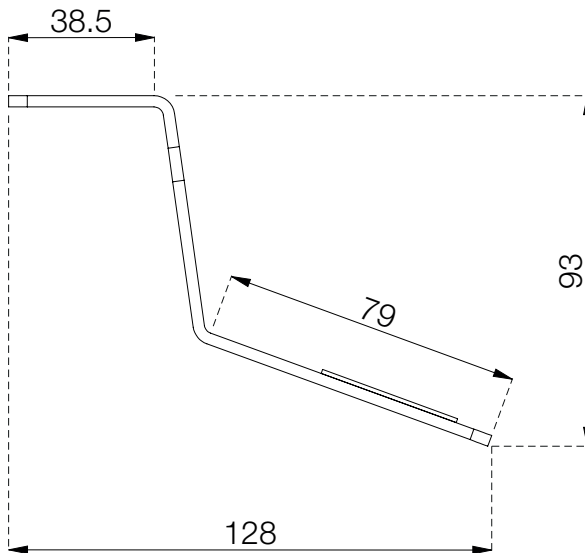

■ 935-TK20

Axessline Mounting Bracket 160 mm

Top view

Side view

Oriented view