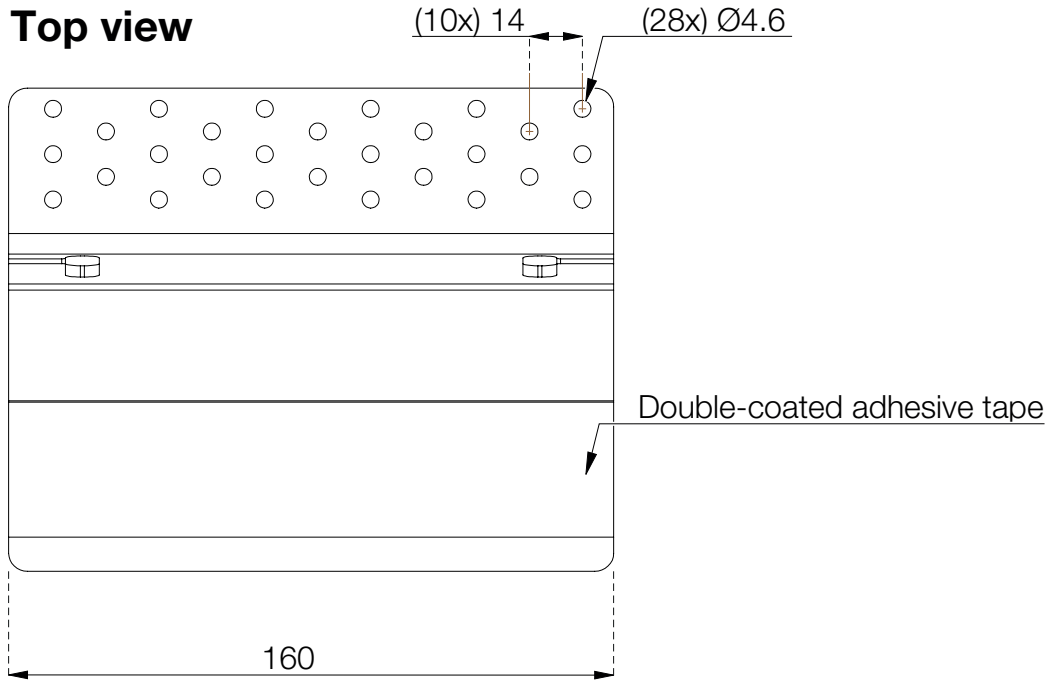

■ 935-TK20

Axessline Mounting Bracket 160 mm

Top view

Side view

Oriented view