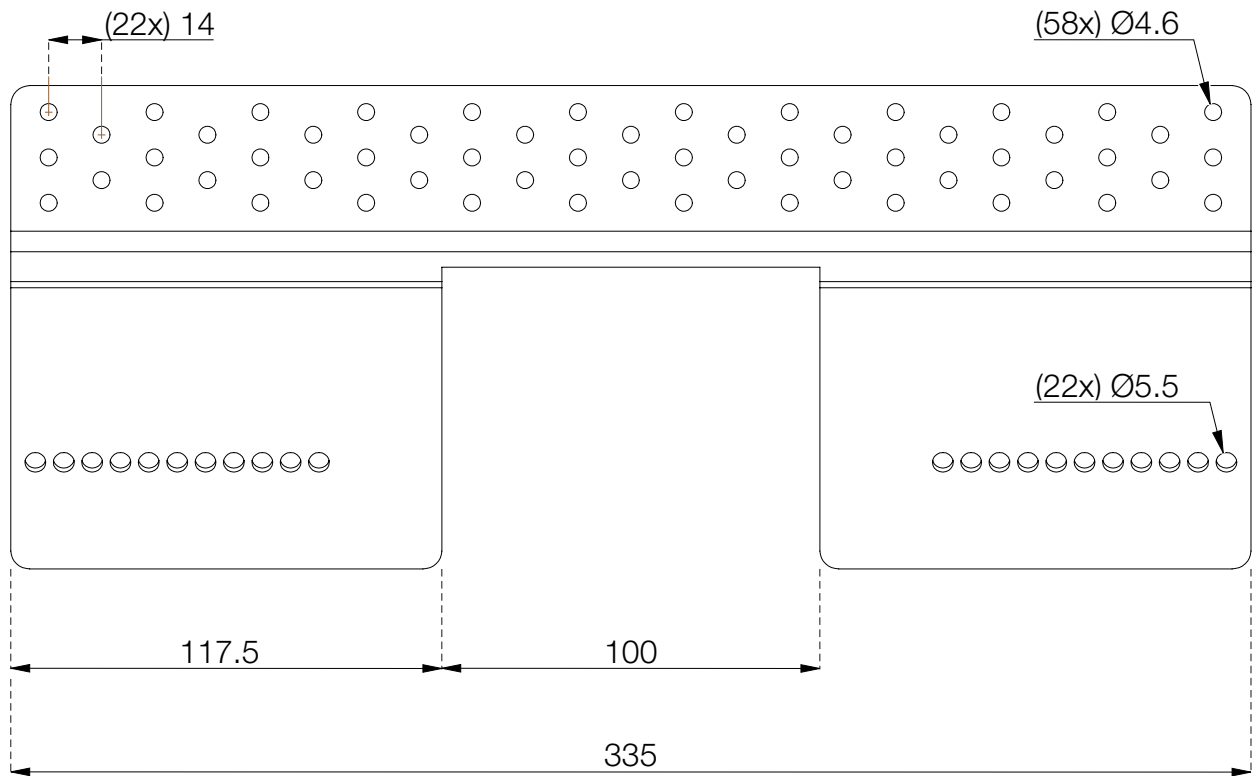

935-TK28

Axessline Mounting Bracket 335 mm

Top view

Side view