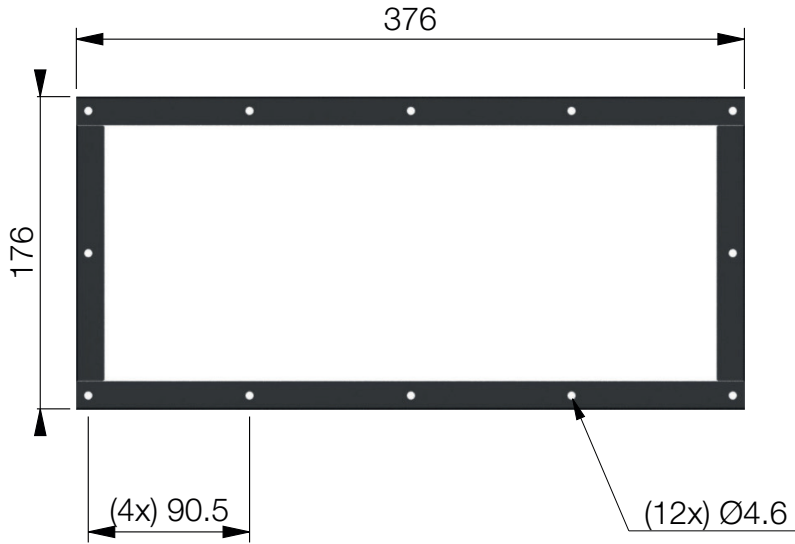

■ 935-TPP2
**Powerdot Metal Frame for small
Powerdot Bag, Black**

Top View

Side View