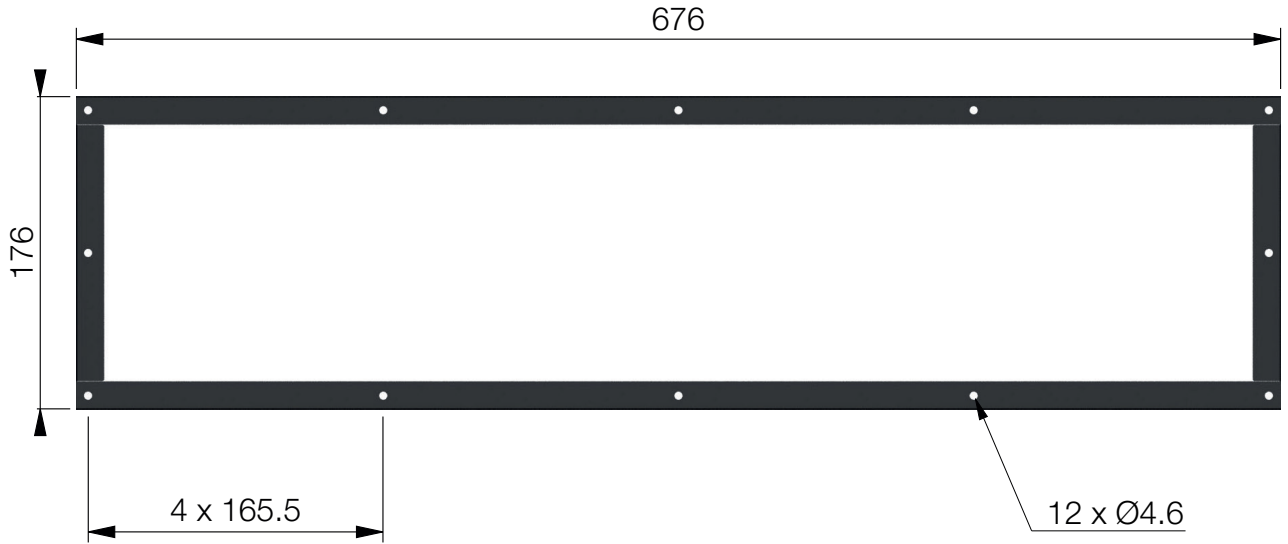

■ 935-TPP5

Powerdot Metal Frame for large Powerdot Bag, Black

Top View

Side View