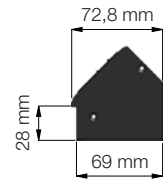

Axessline Desk

935-I2CD