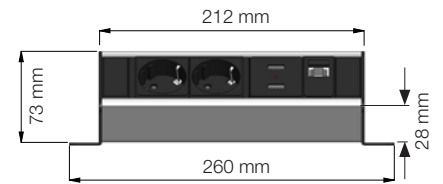

## Immersed in the table

Axessline provides proximity to workplaces and conference tables. This in a stylish design with optimal function and high quality. Axessline I-Desk is a power strip for integrated mounting in tabletop. It has 2 power, 1 data and 2 USB-chargers

### SPECIFICATIONS

- 2 Power (250 V, 16 A, Max 3500 W)  
1 Data (RJ45/CAT6 - 0.9 m cable)  
2 USB chargers
- Charger 5 V max 2.1 A USB typ A.
- Cut out in the tabletop is 214 x 69 mm. Corner radius max 3 mm.
- Adjust the thickness of the tabletop 23-26 mm.
- 1.5 m Cable, 3 x 1.5 mm<sup>2</sup>, black. Schuko plug
- Part no. 935-I2CD