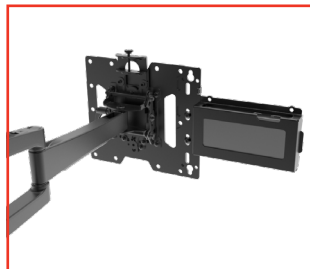

ACC-MSP

Max Load
Dedicated

Solstice Pod Mount

FOR STREAMING MEDIA PLAYERS AND OTHER AV COMPONENTS

The ACC-MSP is a secure versatile mounting solution dedicated to the Mersive Solstice Pod. The design allows for it to be installed directly to the wall or attached to multiple options of Peerless-AV mounts. It features a secure tab which is compatible with nano Kensington Locks for added peace of mind making it ideal for public installations.

- Wall, table and service rack mountable for added versatility
- Low profile design, mounting just 34mm in depth ensures a discreet installation
- Compatible with nano Kensington Lock for additional security
- Easy access for servicing
- Anti tamper design

VESA® COMPATIBLE
Accommodates a variety of TV mounting patterns

LOW PROFILE DESIGN
Creates an aesthetically appealing look

VERSATILE MOUNTING OPTIONS
Can be mounted to various wall surfaces, Peerless-AV® products, or directly to the TV's VESA® pattern