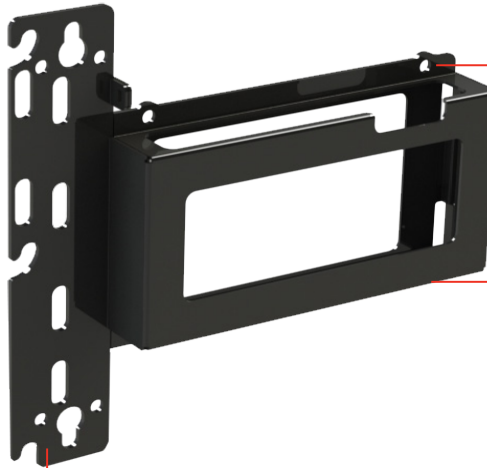

ACC-MSP

Max Load
Dedicated

Solstice Pod Mount

FOR STREAMING MEDIA PLAYERS AND OTHER AV COMPONENTS

The ACC-MSP is a secure versatile mounting solution dedicated to the Mersive Solstice Pod. The design allows for it to be installed directly to the wall or attached to multiple options of Peerless-AV mounts. It features a secure tab which is compatible with nano Kensington Locks for added peace of mind making it ideal for public installations.

- Wall, table and service rack mountable for added versatility
- Low profile design, mounting just 34mm in depth ensures a discreet installation
- Compatible with nano Kensington Lock for additional security
- Easy access for servicing
- Anti tamper design

VESA® COMPATIBLE
Accommodates a variety of TV mounting patterns

LOW PROFILE DESIGN
Creates an aesthetically appealing look

VERSATILE MOUNTING OPTIONS
Can be mounted to various wall surfaces, Peerless-AV® products, or directly to the TV's VESA® pattern

Product Specifications

	DIMENSIONS (W x H x D)	PRODUCT WEIGHT	LOAD CAPACITY	FINISH	AVAILABLE COLORS
ACC-MSP	220 x 242.7 x 34mm	0.57kg	Dedicated	Powder Coat	Black

Package Specifications

	PACKAGE SIZE (W x H x D)	PACKAGE SHIP WEIGHT	PACKAGE UPC CODE	PACKAGE CONTENTS	UNITS IN PACKAGE
ACC-MSP	260 x 260 x 50mm	0.8kg	735029339021	(1) Mount (2) Wall Mounting Screws and Anchors (2) M5 Screws (4) 6mm Nylon Spacers (1) Nut Bar (1) Instructions	1