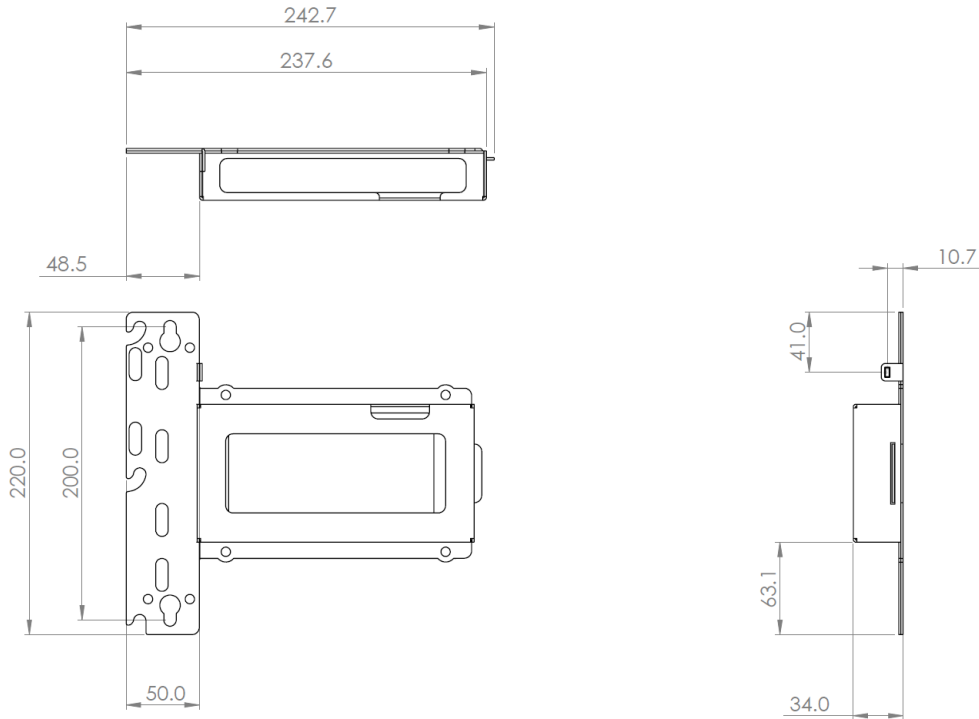

ACC-MSP	Mersive Solstice Pod Mount

Product Specifications

	DIMENSIONS (W x H x D)	PRODUCT WEIGHT	LOAD CAPACITY	FINISH	AVAILABLE COLORS
ACC-MSP	220 x 242.7 x 34mm	0.57kg	Dedicated	Powder Coat	Black

Package Specifications

	PACKAGE SIZE (W x H x D)	PACKAGE SHIP WEIGHT	PACKAGE UPC CODE	PACKAGE CONTENTS	UNITS IN PACKAGE
ACC-MSP	260 x 260 x 50mm	0.8kg	735029339021	(1) Mount (2) Wall Mounting Screws and Anchors (2) M5 Screws (4) 6mm Nylon Spacers (1) Nut Bar (1) Instructions	1

Compatible with: Peerless-AV® models:

Wall Mounts / Adaptors - SF640P, SF650P, SF660P, SF670P, ST640P, ST650P, ST660P, ST670P, SA740P, PA740, PA746, SUA740P, ACC450, PLP-UNM, PLP-UNL, MOD-UNL2, MOD-UNL, MOD-UNM, SA746PU, SA752PU, SA761PU, SA771PU, PA750, PA762, SUA747PU, SUA761PU, SUA771PU

Trolleys / Stands - SR560M, SR575M, SR598, SR598-HUB, SR555M, SS560F, SS575K

All dimensions = mm

Architect Specifications

The Mersive Solstice Pod Mount shall be a Peerless-AV® model ACC-MSP and shall be located where indicated on the plans. Assembly and installation shall be done according to instructions provided by the manufacturer.

Visit peerless-av.com to see the complete line of AV solutions from Peerless-AV, including outdoor displays, kiosks, digital audio, display mounts, projector mounts, carts/stands, and a full assortment of accessories.

Peerless-AV
2300 White Oak Circle
Aurora, IL 60502 USA
(800) 865-2112
(630) 375-5100
Fax: (800) 359-6500

Peerless-AV EMEA
Unit 3 Watford Interchange
Colonial Way, Watford
Herts, WD24 4WP
United Kingdom
+44 (0) 1923 200100
Fax: +44 (0) 1923 200101

Peerless-AV Latin America
Av. de las Industrias 413
Parque Industrial Escobedo
General Escobedo, N.L.,
México, 66062
+52 (81) 8384-8300
Fax: +52 (81) 8384-8360