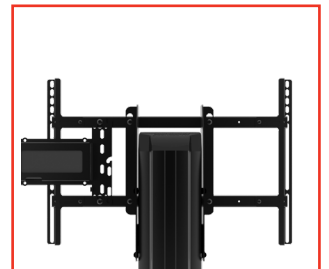

Attaches to Carts and Stands

RoHS

✉ info@peerless-av.com
🌐 peerless-av.com

peerless-AV®
Driving Technology Through Innovation