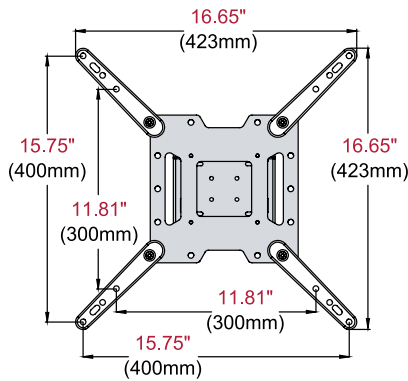

Increase the mounting pattern of a VESA® 200 x 200 mount to accommodate a larger range of VESA® patterns.

Additional Features

- ✓ Increases the mounting pattern of VESA® 200 x 200 mounts to include 300 x 200, 300 x 300, 400 x 200, 400 x 300, and 400 x 400mm
- ✓ Maintains slim design of the original mount, while expanding the mounting pattern
- ✓ Compatible with PF632, PT632, PP740, PA740, SF632(P), ST632(P), SP740P, SA740P models

Product Specifications

	DIMENSIONS (W x H x D)	PRODUCT WEIGHT	LOAD CAPACITY	FINISH	AVAILABLE COLORS
ACC4X4	7.02" x 1.20" x 0.18" (178 x 30 x 4mm)	1.43lb (0.65kg)	70lb (32kg)	Scratch resistant fused epoxy	Semi-gloss black

Package Specifications

	PACKAGE SIZE (W x H x D)	PACKAGE SHIP WEIGHT	PACKAGE UPC CODE	PACKAGE CONTENTS	UNITS IN PACKAGE
ACC4X4	7.63" x 3.25" x 3.25" (194 x 83 x 83mm)	1.98lb (0.90kg)	735029307228	Adaptor brackets and mounting hardware	1

All dimensions = inch (mm)

**FRONT VIEW
ATTACHED TO SF632**

FRONT VIEW

FRONT VIEW

FRONT VIEW

Architect Specifications

The VESA® 400 x 400mm Adaptor Plate shall be a Peerless-AV model ACC4X4 and shall be located where indicated on the plans. Assembly and installation shall be done according to instructions provided by the manufacturer.