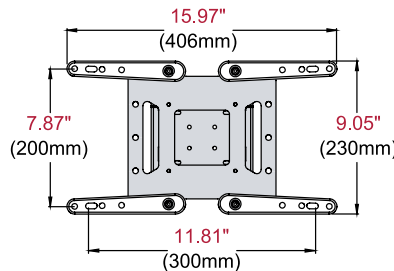

Product Specifications

	DIMENSIONS (W x H x D)	PRODUCT WEIGHT	LOAD CAPACITY	FINISH	AVAILABLE COLORS
ACC4X4	7.02" x 1.20" x 0.18" (178 x 30 x 4mm)	1.43lb (0.65kg)	70lb (32kg)	Scratch resistant fused epoxy	Semi-gloss black

Package Specifications

	PACKAGE SIZE (W x H x D)	PACKAGE SHIP WEIGHT	PACKAGE UPC CODE	PACKAGE CONTENTS	UNITS IN PACKAGE
ACC4X4	7.63" x 3.25" x 3.25" (194 x 83 x 83mm)	1.98lb (0.90kg)	735029307228	Adaptor brackets and mounting hardware	1

All dimensions = inch (mm)

**FRONT VIEW
ATTACHED TO SF632**

FRONT VIEW

FRONT VIEW

FRONT VIEW

Architect Specifications

The VESA® 400 x 400mm Adaptor Plate shall be a Peerless-AV model ACC4X4 and shall be located where indicated on the plans. Assembly and installation shall be done according to instructions provided by the manufacturer.