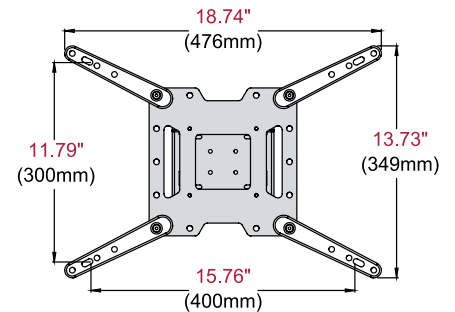

Product Specifications

	DIMENSIONS (W x H x D)	PRODUCT WEIGHT	LOAD CAPACITY	FINISH	AVAILABLE COLORS
ACC4X4	7.02" x 1.20" x 0.18" (178 x 30 x 4mm)	1.43lb (0.65kg)	70lb (32kg)	Scratch resistant fused epoxy	Semi-gloss black

Package Specifications

	PACKAGE SIZE (W x H x D)	PACKAGE SHIP WEIGHT	PACKAGE UPC CODE	PACKAGE CONTENTS	UNITS IN PACKAGE
ACC4X4	7.63" x 3.25" x 3.25" (194 x 83 x 83mm)	1.98lb (0.90kg)	735029307228	Adaptor brackets and mounting hardware	1

All dimensions = inch (mm)

**FRONT VIEW
ATTACHED TO SF632**

FRONT VIEW

FRONT VIEW

FRONT VIEW

Architect Specifications

The VESA® 400 x 400mm Adaptor Plate shall be a Peerless-AV model ACC4X4 and shall be located where indicated on the plans. Assembly and installation shall be done according to instructions provided by the manufacturer.