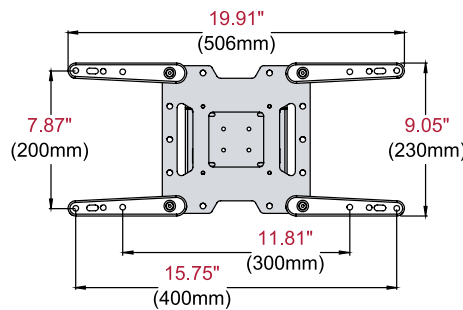

Product Specifications

	DIMENSIONS (W x H x D)	PRODUCT WEIGHT	LOAD CAPACITY	FINISH	AVAILABLE COLORS
ACC4X4	7.02" x 1.20" x 0.18" (178 x 30 x 4mm)	1.43lb (0.65kg)	70lb (32kg)	Scratch resistant fused epoxy	Semi-gloss black

Package Specifications

	PACKAGE SIZE (W x H x D)	PACKAGE SHIP WEIGHT	PACKAGE UPC CODE	PACKAGE CONTENTS	UNITS IN PACKAGE
ACC4X4	7.63" x 3.25" x 3.25" (194 x 83 x 83mm)	1.98lb (0.90kg)	735029307228	Adaptor brackets and mounting hardware	1

All dimensions = inch (mm)

**FRONT VIEW
ATTACHED TO SF632**

FRONT VIEW

FRONT VIEW

FRONT VIEW

Architect Specifications

The VESA® 400 x 400mm Adaptor Plate shall be a Peerless-AV model ACC4X4 and shall be located where indicated on the plans. Assembly and installation shall be done according to instructions provided by the manufacturer.