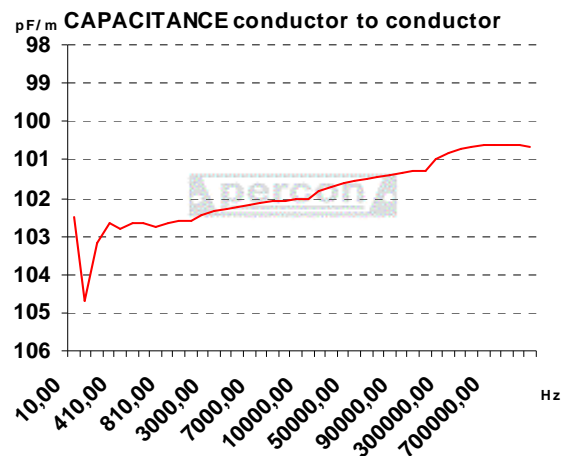

VIDEO & SOUND PROFESSIONAL BROADCAST

- Cables Audio & Vídeo • Conexiones • Conectores
- Accesorios • Soporte Técnico
- Equipos Comunicaciones por Fibra Óptica • Calidad Broadcast

AK 150 AL FRLSHF 0098HF

ANALOG TWISTED AL

Datos Técnicos / Data Sheet

Propiedades Eléctricas / Electrical Properties

Impedancia del núcleo @ 1Khz/impedance @ 1Khz	Ω/Km	34,8038
Cap. conductor a conductor y masa @ 1Khz/ Cap. between Conductor and other to shield @ 1Khz	pF/m	124,436
Resistencia malla en DC/shield DC resistance	Ω/Km	58,0563
Cap. entre conductor y conductor a @ 1Khz/ Cap. between conductor to conductor @ 1Khz	pF/m	102,594
Resistencia del vivo en DC/ Conductor DC Resistance	Ω/Km	33,3919
Inductancia del vivo a 1Mhz/ Conductor inductance @ 1Mhz	μH/m	0,266221
ATENUACIÓN/ATTENUATION	Frec (Khz)	dB/100m
	348,259	-2,52
	2712,935	-8,22
	5125,871	-10,25
	6814,925	-11,26
	7538,806	-11,97
	8745,274	-13,17
	9469,154	-13,33
	9951,741	-14,08

Las especificaciones están sujetas a cambio sin previo aviso

Specifications subject to change without prior notice