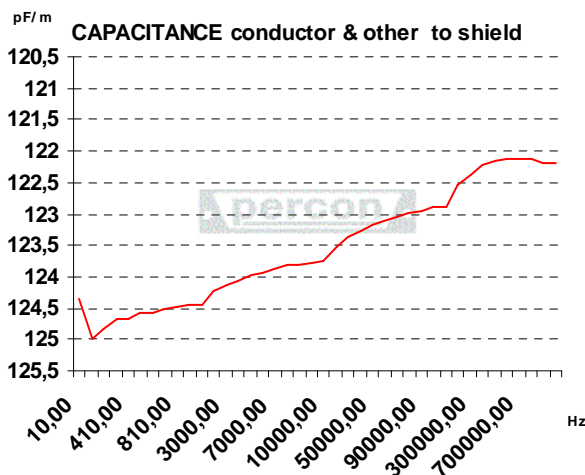

VIDEO & SOUND PROFESSIONAL BROADCAST

- Cables Audio & Vídeo • Conexiones • Conectores
- Accesorios • Soporte Técnico
- Equipos Comunicaciones por Fibra Óptica • Calidad Broadcast

AK 150 AL FRLSHF 0098HF

ANALOG TWISTED AL

Datos Técnicos / Data Sheet

Propiedades Eléctricas / Electrical Properties

Impedancia del núcleo @ 1Khz/impedance @ 1Khz	Ω/Km	34,8038
Cap. conductor a conductor y masa @ 1Khz/ Cap. between Conductor and other to shield @ 1Khz	pF/m	124,436
Resistencia malla en DC/shield DC resistance	Ω/Km	58,0563
Cap. entre conductor y conductor a @ 1Khz/ Cap. between conductor to conductor @ 1Khz	pF/m	102,594
Resistencia del vivo en DC/ Conductor DC Resistance	Ω/Km	33,3919
Inductancia del vivo a 1Mhz/ Conductor inductance @ 1Mhz	μH/m	0,266221
ATENUACIÓN/ATTENUATION	Frec (Khz)	dB/100m
	348,259	-2,52
	2712,935	-8,22
	5125,871	-10,25
	6814,925	-11,26
	7538,806	-11,97
	8745,274	-13,17
	9469,154	-13,33
	9951,741	-14,08

Las especificaciones están sujetas a cambio sin previo aviso

Specifications subject to change without prior notice