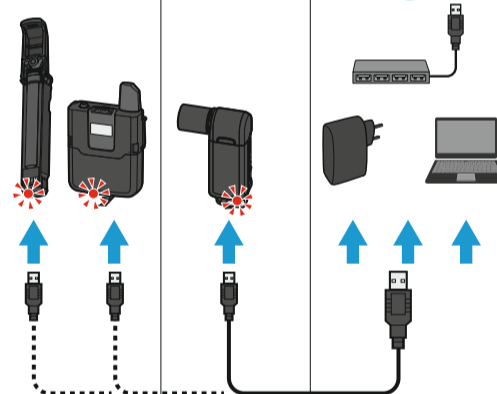

### Charging

BA 10/BA 30

BA 20

BA 10/BA 30	BA 20	Charge Level	Indicator
1:00 h	0:15 h	30%	🔴
2:00 h	0:30 h	60%	🔴
3:00 h	0:40 h	75%	🔴
4:30 h	1:15 h	100%	🟢