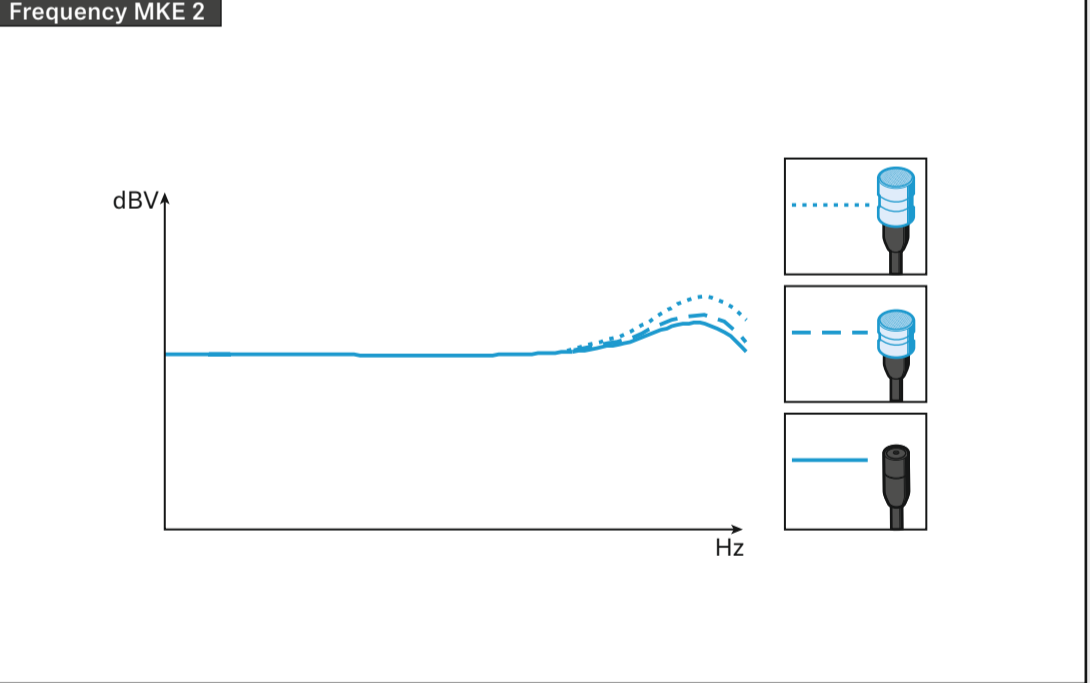

Setup

Video camera | XLR-3

DSLR | 1

2

3

4

5

6 | CI 400

Belt

i STOP! max. 320° STOP!

Audio level

1

2

3

Auto ON/OFF

INPUT LEVEL

- ✗ Auto
- ✓ Manual

LEVEL

AF Out

Line | Mic | Mic P48

OFF | ON

MKE 2 + ME 2

MKE 2 | **ME 2**

MKE 2 | **ME 2**

MKE 2 | **ME 2**

MKE 2 | **ME 2**

- 20 dB ✓

- 30 dB ✓

Clip

ME 2 | 1

2

MKE 2 | 1

2A

2B

MKE 2 | 1

2

3

4