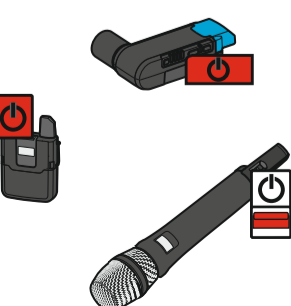

AVX

Model: EKP AVX
Model: SK AVX
Model: SKM AVX
Model: SKM-S AVX

Quick Guide
Kurzanleitung
Guide rapide
Guida rapida
Guía de inicio rápido
Guia rápido
Beknopte handleiding
Krótka instrukcja obsługi
Snabbguide

Kort vejledning
Pikaohje
Γρήγορος οδηγός
Kısa Kılavuz
Краткая инструкция
快速指南
快速使用指南
クイックガイド
퀵 가이드

SENNHEISER

Sennheiser Documentation App

or online at
www.sennheiser.com/download
AVX_

Sennheiser electronic GmbH & Co. KG

Am Labor 1, 30900 Wedemark, Germany
www.sennheiser.com

Printed in Germany, Publ. 07/21, 583901/A03

Video digital wireless

In the box

All Sets

Lavalier Set (Pro)

Handheld Set

Combo Set

Battery

Charging

BA 10/BA 30	BA 20	Charge Level	Indicator
1:00 h	0:15 h	30%	🔴
2:00 h	0:30 h	60%	🔴
3:00 h	0:40 h	75%	🔴
4:30 h	1:15 h	100%	🟢

Battery check

Check	Indicator
> 3 h	🟢🟢🟢🟢
> 2 h	🟡🟢🟢🟢
> 1 h	🟡🟡🟢🟢
> 15 min	🟡🟡🟡🟢
< 15 min	🔴🟡🟡🟡

On/Off

Changing pairing