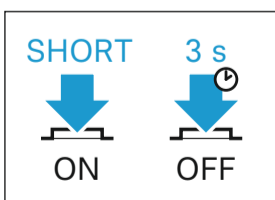

AVX

Model: EKP AVX
Model: SK AVX
Model: SKM AVX
Model: SKM-S AVX

Quick Guide
Kurzanleitung
Guide rapide
Guida rapida
Guía de inicio rápido
Guia rápido
Beknopte handleiding
Krótka instrukcja obsługi
Snabbguide

Kort vejledning
Pikaohje
Γρήγορος οδηγός
Kısa Kılavuz
Краткая инструкция
快速指南
快速使用指南
クイックガイド
퀵 가이드

SENNHEISER

Sennheiser Documentation App

or online at
www.sennheiser.com/download
AVX_

Sennheiser electronic GmbH & Co. KG

Am Labor 1, 30900 Wedemark, Germany
www.sennheiser.com

Printed in Germany, Publ. 07/21, 583901/A03

Video digital wireless

In the box

All Sets

Lavalier Set (Pro)

Handheld Set

Combo Set

Battery

Charging

BA 10/BA 30	BA 20	Charge Level	Indicator
1:00 h	0:15 h	30%	🔴
2:00 h	0:30 h	60%	🔴
3:00 h	0:40 h	75%	🔴
4:30 h	1:15 h	100%	🟢

Battery check

Check	Indicator
> 3 h	🟢🟢🟢🟢
> 2 h	🟡🟢🟢🟢
> 1 h	🟡🟡🟢🟢
> 15 min	🟡🟡🟡🟢
< 15 min	🔴🟡🟡🟡

On/Off

Changing pairing