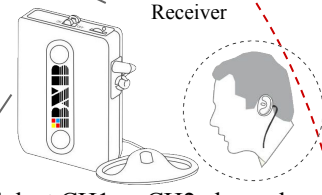

WT-616
Transmitter

CH1 channel

WT-616 Operation Range 60m
without partition barrier

WR-616
Receiver

Select CH1 or CH2 channel

WR-616
Receiver

Select CH1 or CH2 channel

WR-616
Receiver

Select CH1 or CH2 channel

UT-810 Table-top transmitter (Front side)

UT-810 Table-top transmitter (Back side)

Power Supply

UT-810 Operation Range 100m
without partition barrier

CH2 channel

CTM-01R Table-top Microphone