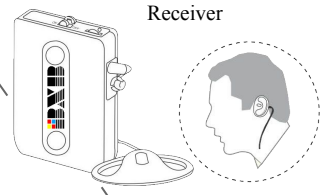

WT-616
Transmitter

CH1 channel

WT-616 Operation Range 60m
without partition barrier

WR-616
Receiver

Select CH1 or CH2 channel

WR-616
Receiver

Select CH1 or CH2 channel

WR-616
Receiver

Select CH1 or CH2 channel

UT-810 Table-top transmitter (Front side)

UT-810 Table-top transmitter (Back side)

Power Supply

UT-810 Operation Range 100m
without partition barrier

CH2 channel

CTM-01R Table-top Microphone