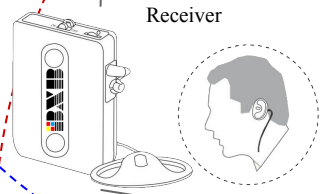

WT-616
Transmitter

CH1 channel

WT-616 Operation Range 60m
without partition barrier

WR-616
Receiver

Select CH1 or CH2 channel

WR-616
Receiver

Select CH1 or CH2 channel

WR-616
Receiver

Select CH1 or CH2 channel

UT-810 Table-top transmitter (Front side)

UT-810 Table-top transmitter (Back side)

Power Supply

UT-810 Operation Range 100m
without partition barrier

CH2 channel

CTM-01R Table-top Microphone