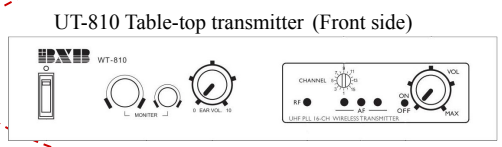

WT-616
Transmitter

CH1 channel

WT-616 Operation Range 60m
without partition barrier

WR-616
Receiver

Select CH1 or CH2 channel

WR-616
Receiver

Select CH1 or CH2 channel

WR-616
Receiver

Select CH1 or CH2 channel

UT-810 Table-top transmitter (Front side)

UT-810 Table-top transmitter (Back side)

Power Supply

UT-810 Operation Range 100m
without partition barrier

CH2 channel

CTM-01R Table-top Microphone