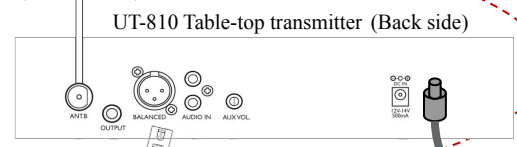

WT-616
Transmitter

CH1 channel

WT-616 Operation Range 60m
without partition barrier

WR-616
Receiver

Select CH1 or CH2 channel

WR-616
Receiver

Select CH1 or CH2 channel

WR-616
Receiver

Select CH1 or CH2 channel

UT-810 Table-top transmitter (Front side)

UT-810 Table-top transmitter (Back side)

Power Supply

UT-810 Operation Range 100m
without partition barrier

CH2 channel

CTM-01R Table-top Microphone