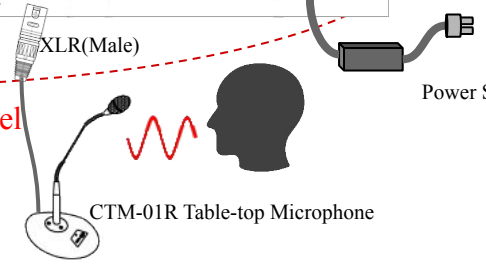

Select CH1 or CH2 channel

UT-810 Table-top transmitter (Front side)

UT-810 Table-top transmitter (Back side)

Power Supply

UT-810 Operation Range 100m
without partition barrier

CH2 channel

CTM-01R Table-top Microphone