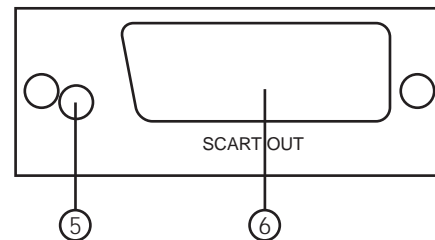

Rear Panel

5. Power ON Indicator: The LED lights up when the power is ON.
6. Scart out: