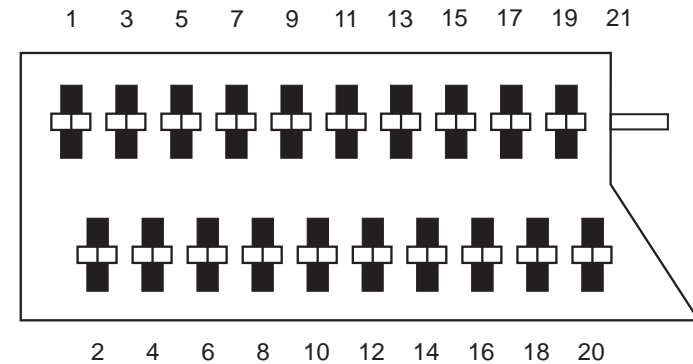

Operation Controls and Functions

Scart Lead (Input/Output)

1. Audio output 1, Right channel.	11. RGB Green output.
2. N.C.	12. N.C.
3. Audio output 2, Left channel.	13. GND.
4. GND.	14. GND.
5. GND.	15. RGB Red output.
6. N.C.	16. High.
7. RGB Blue output.	17. GND.
8. High.	18. GND.
9. GND.	19. Video output.
10. N.C.	20. Video Input.
	21. GND/Shield.

Note: N.C. Stands for Not connected

Specification

* Input:

- 1 x Composite Video RCA Jack 75 ohm 1 V p-p
- 2 x Audio RCA Jack

* Output:

- 1 x Scart connect 75 ohm 0.7Vp-p

	Video Input System	Video Output System
Composite	Fv: 60 Hz N3.58/N4.43/PAL-M/BW60 *	RGBS: 60Hz
	Fv: 50 Hz PAL/PAL-N/SECAM/BW50 *	RGBS: 50Hz

* B/W: Black/White picture

Power: DC 7.5V 500mA

Accessory: One set of video cable, one set of adaptor, and User manual.

Dimensions: 105 (W) x 76.7(D) x 30 (H)mm

Weight: 180gs