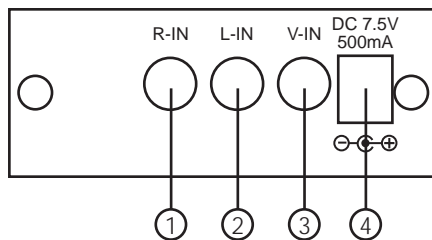

##### Front Panel

1. R-IN: Connects to Right Audio output of the source device.
2. L-IN: Connects to Left Audio output of the source device.
3. V-IN: Connects to Video output of the source device.
4. Power jack: DC 7.5V 500mA center positive.