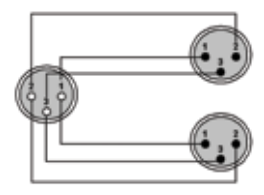

### CLA736

XLR male to 2 x XLR female

**Cable Type:** MC104 (see website)

Code	length	Sales Unit
CLA736/2	2 m	Box

MUSIC INSTRUMENTS

ANALOG AUDIO SIGNAL

**Same Connectivity:**

Reference Series: REF736 (p. 76)

### CLA792

6.3 mm Jack male stereo to 6.3 mm Jack male stereo

Cable set in 6 colours

**Cable Type:** MC104 (see website)

Code	length	Sales Unit
CLA792/1	1 m	Box

MUSIC INSTRUMENTS

ANALOG AUDIO SIGNAL

**Same Connectivity:**

### CLA794

6.3 mm Angled Jack male to 6.3 mm Angled Jack male

Cable set in 6 colours

**Cable Type:** MC205 (see website)

Code	length	Sales Unit
CLA794/01	0,15 m	Box
CLA794/03	0,30 m	Box

MUSIC INSTRUMENTS

ANALOG AUDIO SIGNAL