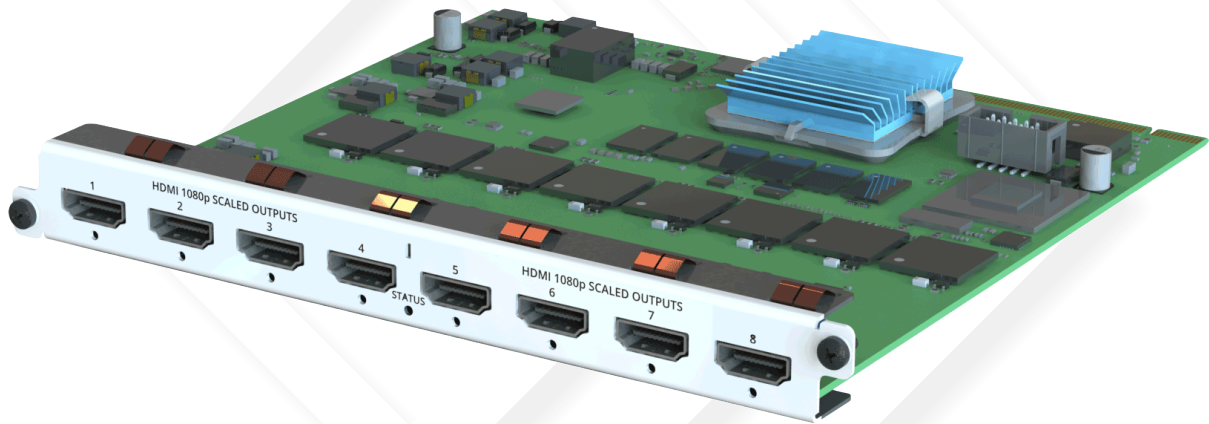

1080 Output Module for CORIOmaster²

8x HDMI Output

CM2-HDMI-HD-8OUT

OVERVIEW

Supports resolutions up to Full HD 1080P/60, 1920x1080/60p.

KEY FEATURES

- ◆ 8x HDMI 2.0 Outputs
- ◆ HDCP 2.2

Designed For

CM2-547 - CORIOmaster2	Module installs in to any of the 7x output slots
------------------------	--

Max Installable

CM2-547 - CORIOmaster2	7
------------------------	---

Constraints

Yes	Can be installed mixed with other types of output module but has to be installed in groups of 3 modules in output groups A or B or alone in group C. Modules can be other types or bonding modules. All outputs from one group of modules have to be on the same canvas.
-----	--