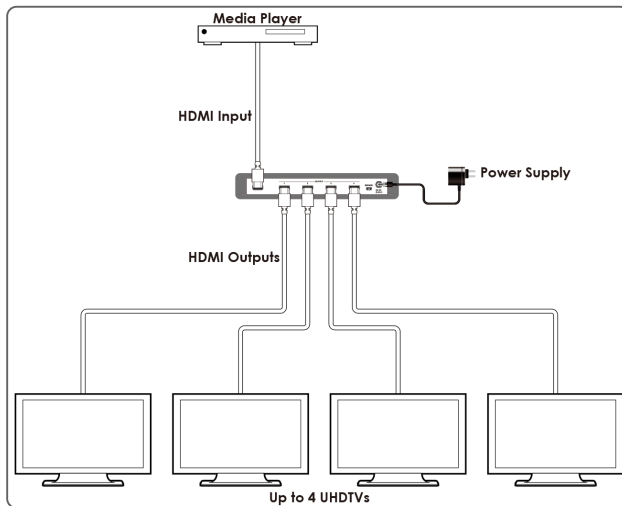

This 4K UHD HDMI Splitter with HDCP 2.2 is an advanced solution providing high performance audio and video support including HDR and other features defined by the HDMI 2.0a specification. 4K UHD HDMI video sources, up to and including 4K@60Hz (4:4:4, 8-bit) as well as 10/12-bit sources with HDR, are able to be passed along to 4 outputs. Pass-through of multiple digital audio formats such as LPCM 7.1, Bitstream and advanced HD Bitstream with audio sampling rates up to 192kHz are also supported. An independent HDCP management engine for each output ensures stable HDCP performance.

When a mixture of displays with different specifications are connected, each output will automatically scale 4K to 1080p or apply color space conversion (4:4:4 to 4:2:0), as appropriate, based on each connected display's EDID. Support for the CEC "active source" command to periodically reset input selection on CEC-compatible connected displays is also included. This unit is controllable via simple front-panel switches with easy to read informational LEDs.

PANELS

DIAGRAM

FEATURES

- Supports up to 4K UHD (18Gbps, 4K@50/60Hz 4:4:4, 8-bit) video signals
- Supports current 10-bit and 12-bit HDR (High Dynamic Range) formats
- Supports pass-through of LPCM 7.1, Bitstream and advanced HD Bitstream audio formats
- Automatic 4K to 1080p down-scaling and color space conversion (4:4:4 to 4:2:0) for each independent output based on each connected display's EDID
- Independent HDCP management engine for each output ensures stable HDCP performance
- Simple to use EDID management options
- Support for the CEC "active source" command to periodically reset input selection on CEC-compatible connected displays
- Controllable via front-panel switches

Resolutions

Maximum Input	4096×2160p@60 YUV 4:4:4
Maximum Output	4096×2160p@60 YUV 4:4:4

Audio

HDMI	LPCM 2.0/5.1/7.1, Bitstream, HD Bitstream
-------------	---

Power

Power Supply	5V/2.6A DC (Locking)
Power Consumption	3.08W